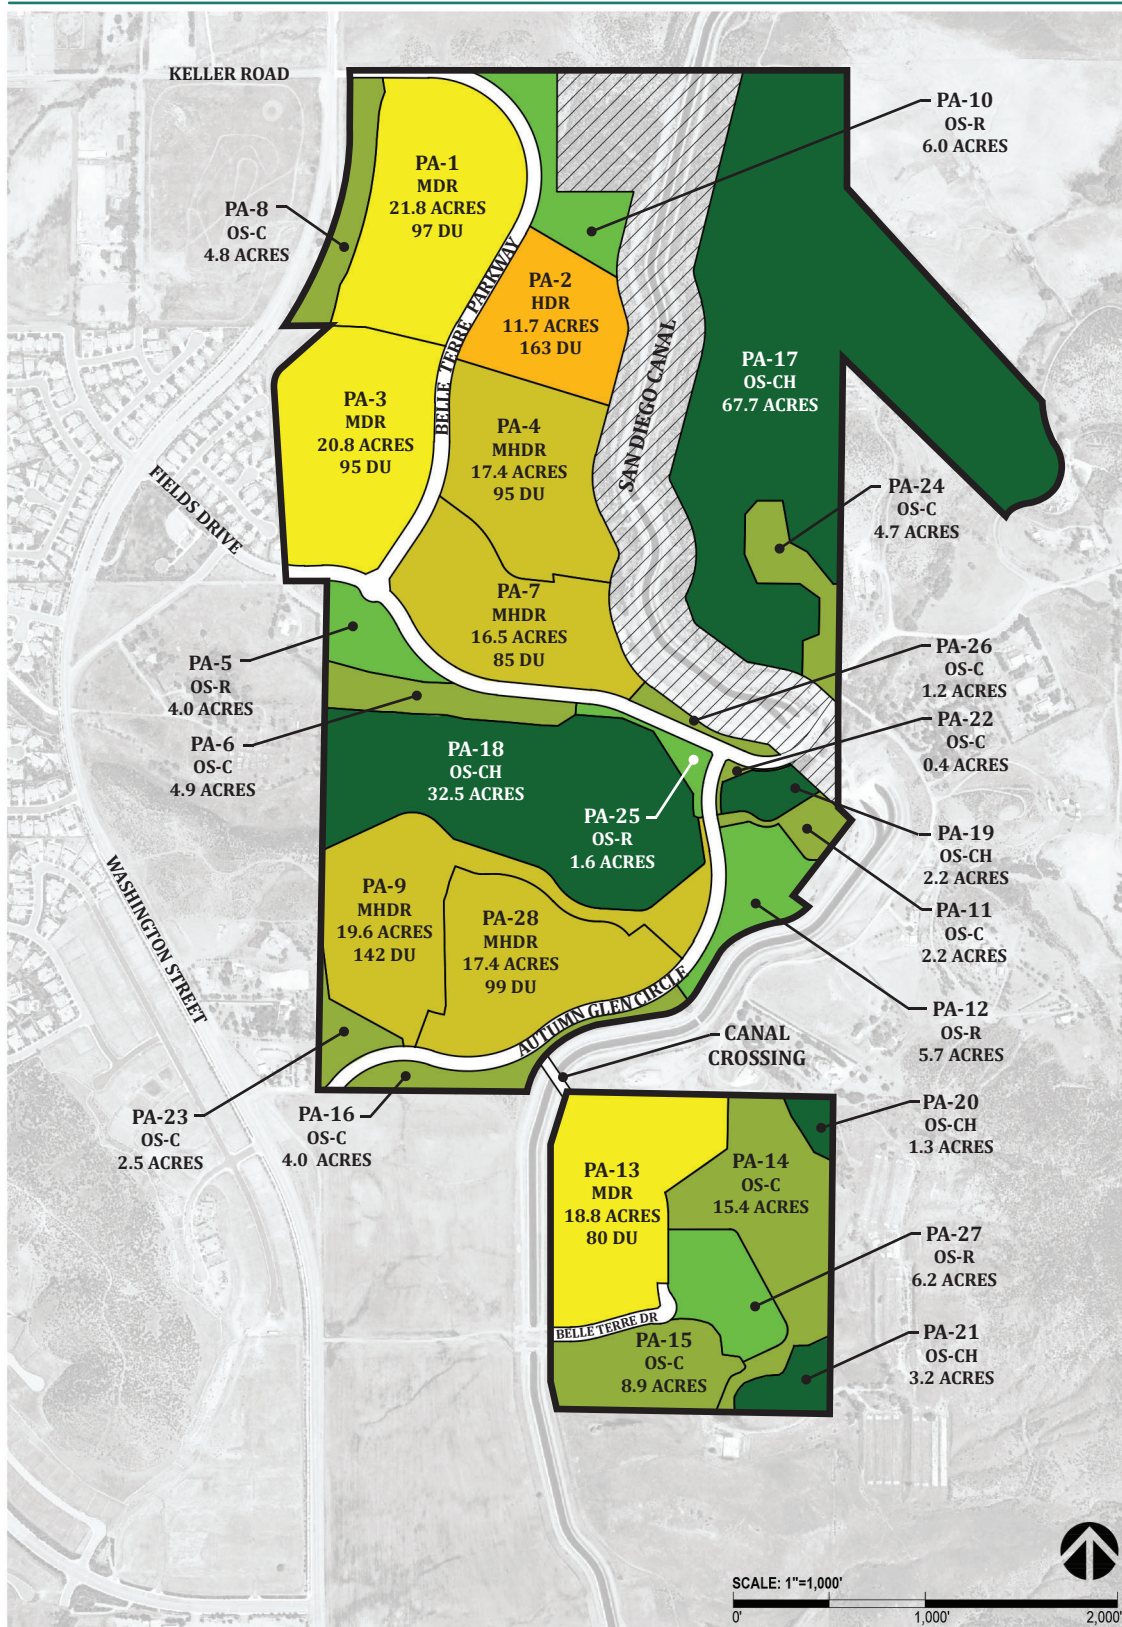

BELLE TERRE

-  Project Boundary
-  Planning Areas
-  Not a Part

LEGEND

-  MEDIUM DENSITY RESIDENTIAL (MDR)
-  MEDIUM HIGH DENSITY RESIDENTIAL (MHDR)
-  HIGH DENSITY RESIDENTIAL (HDR)
-  OPEN SPACE-CONSERVATION-(OS-C)
-  OPEN SPACE-CONSERVATION HABITAT (OS-CH)
-  OPEN SPACE-RECREATION (OS-R)

DWELLING UNITS
856 TOTAL DWELLING UNITS

Figure 4.1-1 Land Use Plan