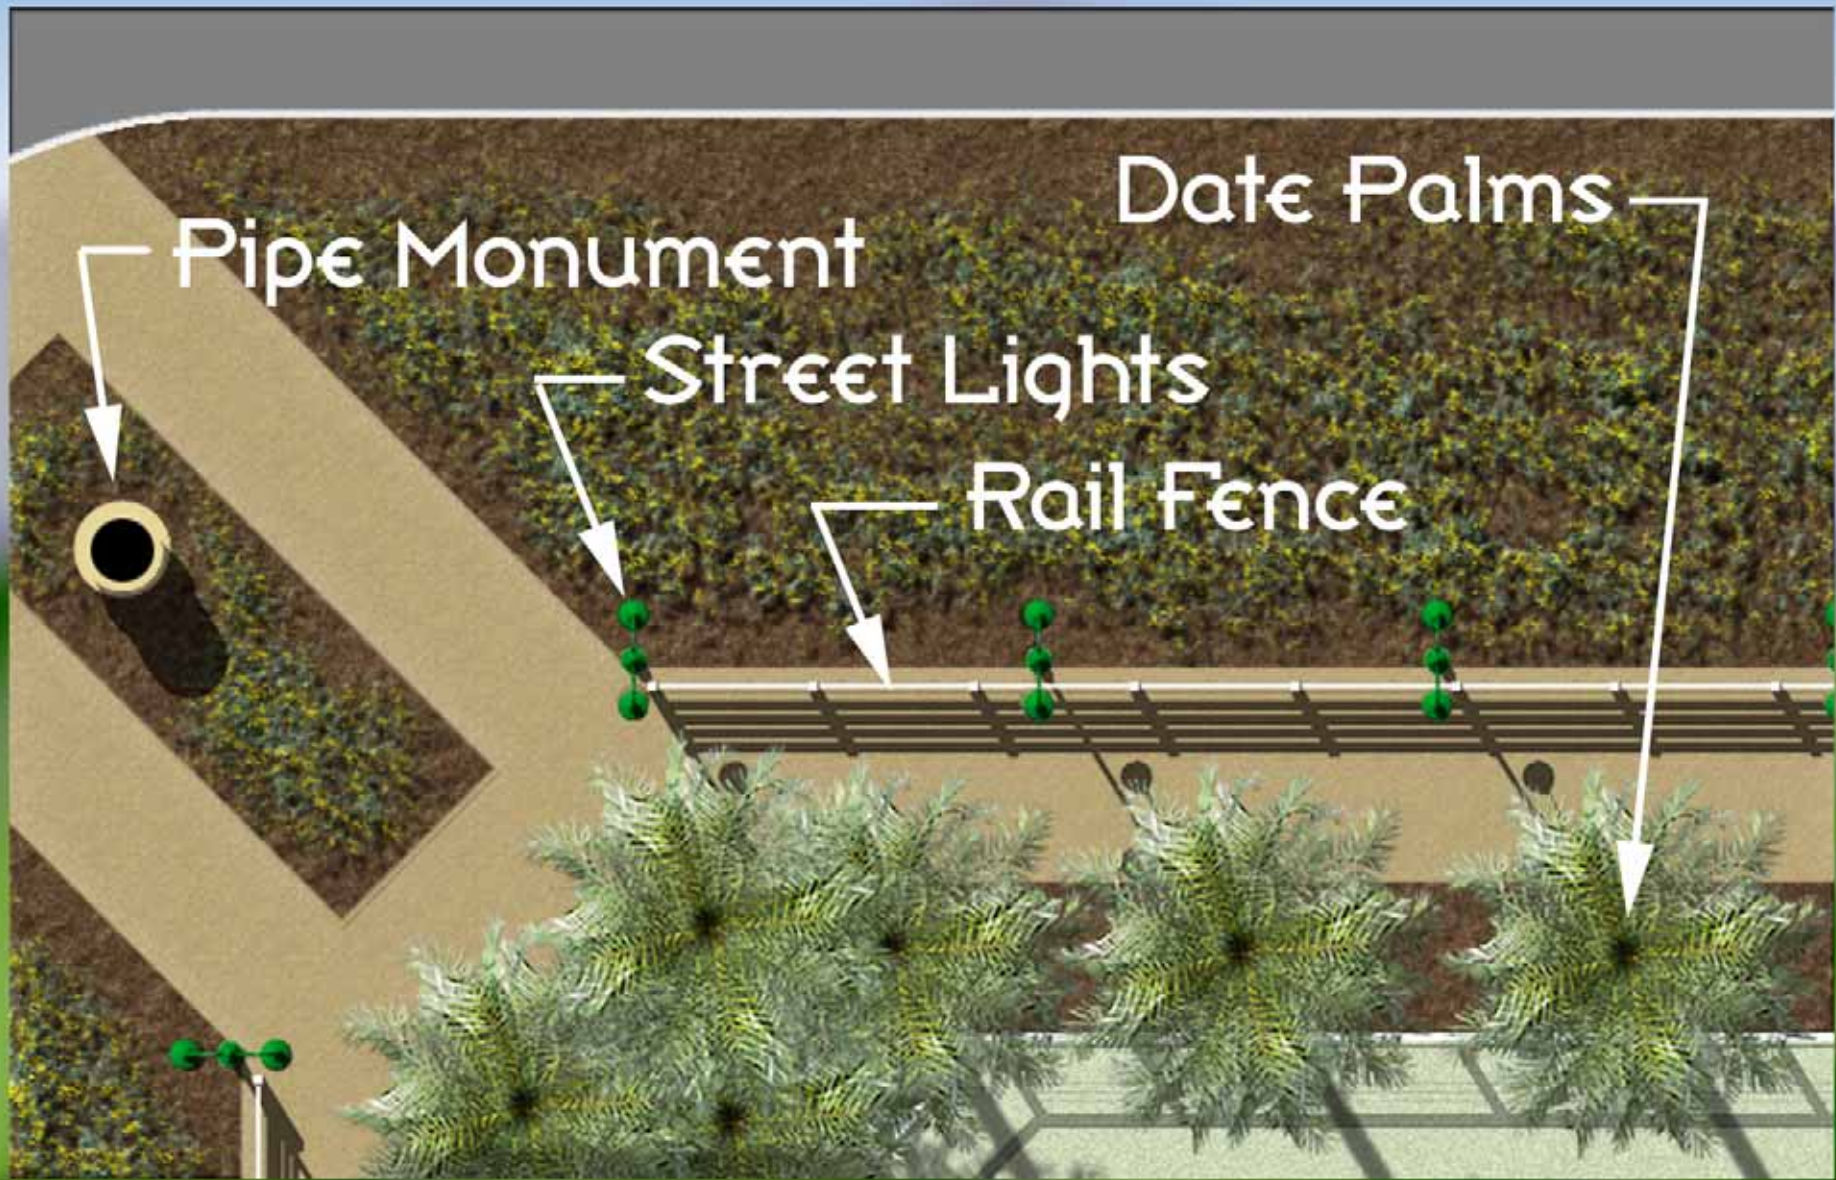

VISTA SANTA ROSA

Pipes Painted with Vinyl "Wraps"

VISTA SANTA ROSA

VISTA SANTA ROSA

Appear 3-Dimensional thru Shadows

VISTA SANTA ROSA

Intersection with Existing Pipes

VISTA SANTA ROSA

A white rail equestrian fence stretches across a green field. In the background, a large, light-colored barn is visible under a blue sky. The fence is made of white posts and three horizontal rails. The text "Design Icon Six" is written in a dark red, serif font in the upper right. The text "WHITE RAIL EQUESTRIAN FENCING" is written in a bright cyan, sans-serif font in the middle right. The text "VISTA SANTA ROSA" is written in a yellow, sans-serif font at the bottom right.

Design Icon Six

WHITE RAIL
EQUESTRIAN
FENCING

VISTA SANTA ROSA

Design Icon Seven

WHITE AGRICULTURAL FENCING

VISTA SANTA ROSA

ILLUSTRATIVE PLAN OF INTERSECTION VISTA SANTA ROSA

Pipe Monument

Date Palms

Street Lights

Rail Fence

ILLUSTRATIVE PLAN OF INTERSECTION VISTA SANTA ROSA

Ultimate Main Intersection Treatment

VISTA SANTA ROSA

Ultimate Main Intersection Treatment

VISTA SANTA ROSA