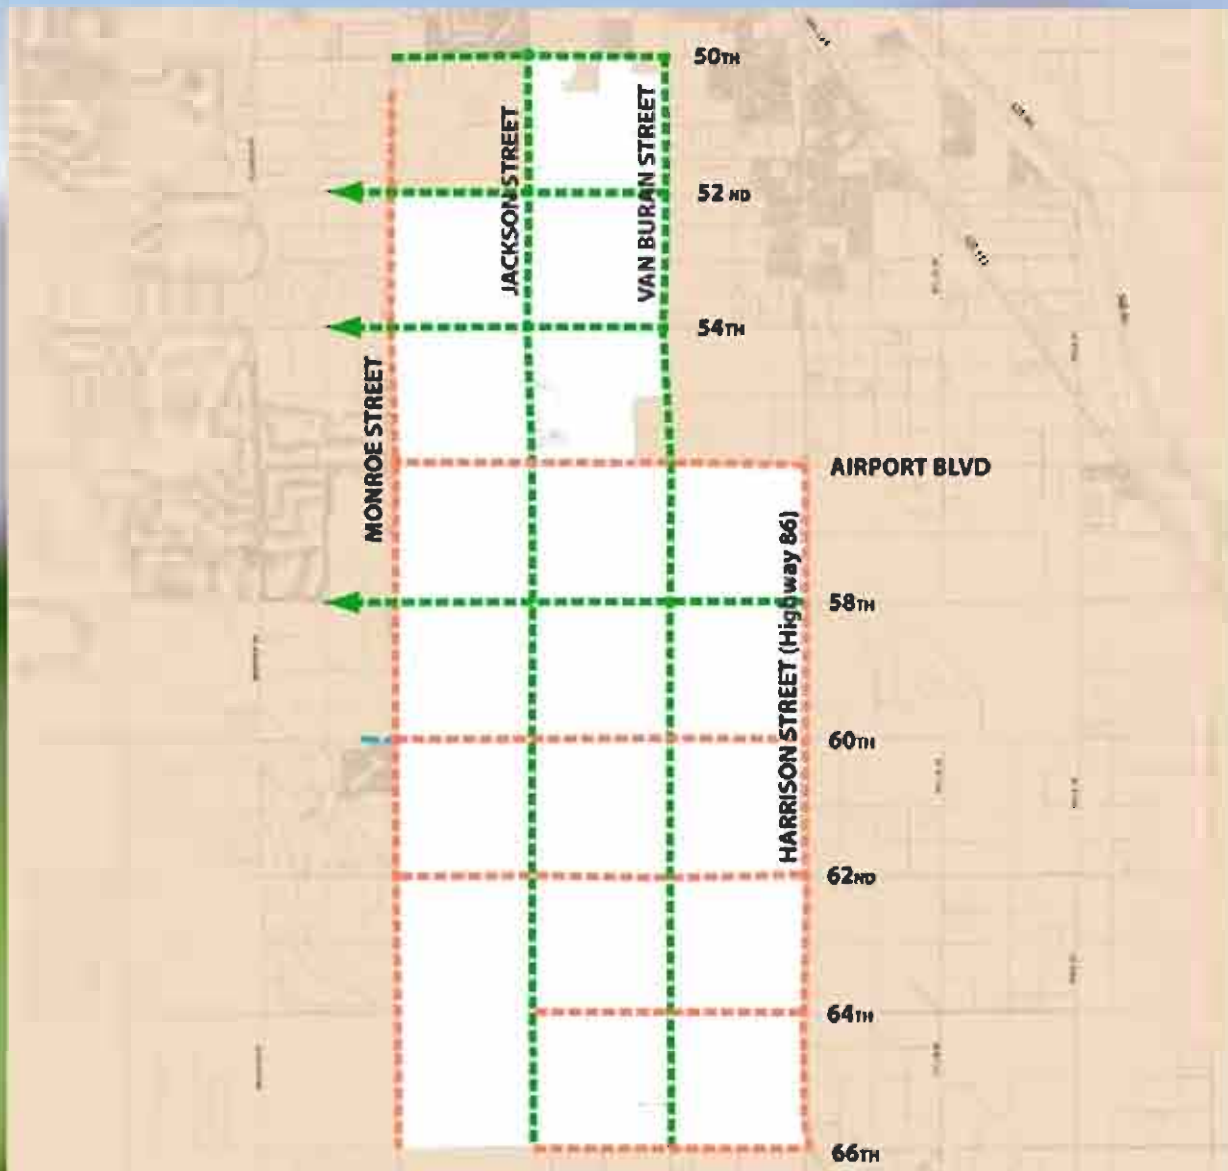

A white rail equestrian fence stretches across a green field. In the background, a large, light-colored barn is visible under a blue sky. The fence is made of white posts and three horizontal rails. The text "Design Icon Six" is written in a dark red, serif font in the upper right. The text "WHITE RAIL EQUESTRIAN FENCING" is written in a bright cyan, sans-serif font in the middle right. The text "VISTA SANTA ROSA" is written in a yellow, sans-serif font at the bottom right.

Design Icon Six

WHITE RAIL
EQUESTRIAN
FENCING

VISTA SANTA ROSA

Design Icon Seven

WHITE AGRICULTURAL FENCING

VISTA SANTA ROSA

ILLUSTRATIVE PLAN OF INTERSECTION VISTA SANTA ROSA

Pipe Monument

Date Palms

Street Lights

Rail Fence

ILLUSTRATIVE PLAN OF INTERSECTION VISTA SANTA ROSA

Ultimate Main Intersection Treatment

VISTA SANTA ROSA

Ultimate Main Intersection Treatment

VISTA SANTA ROSA