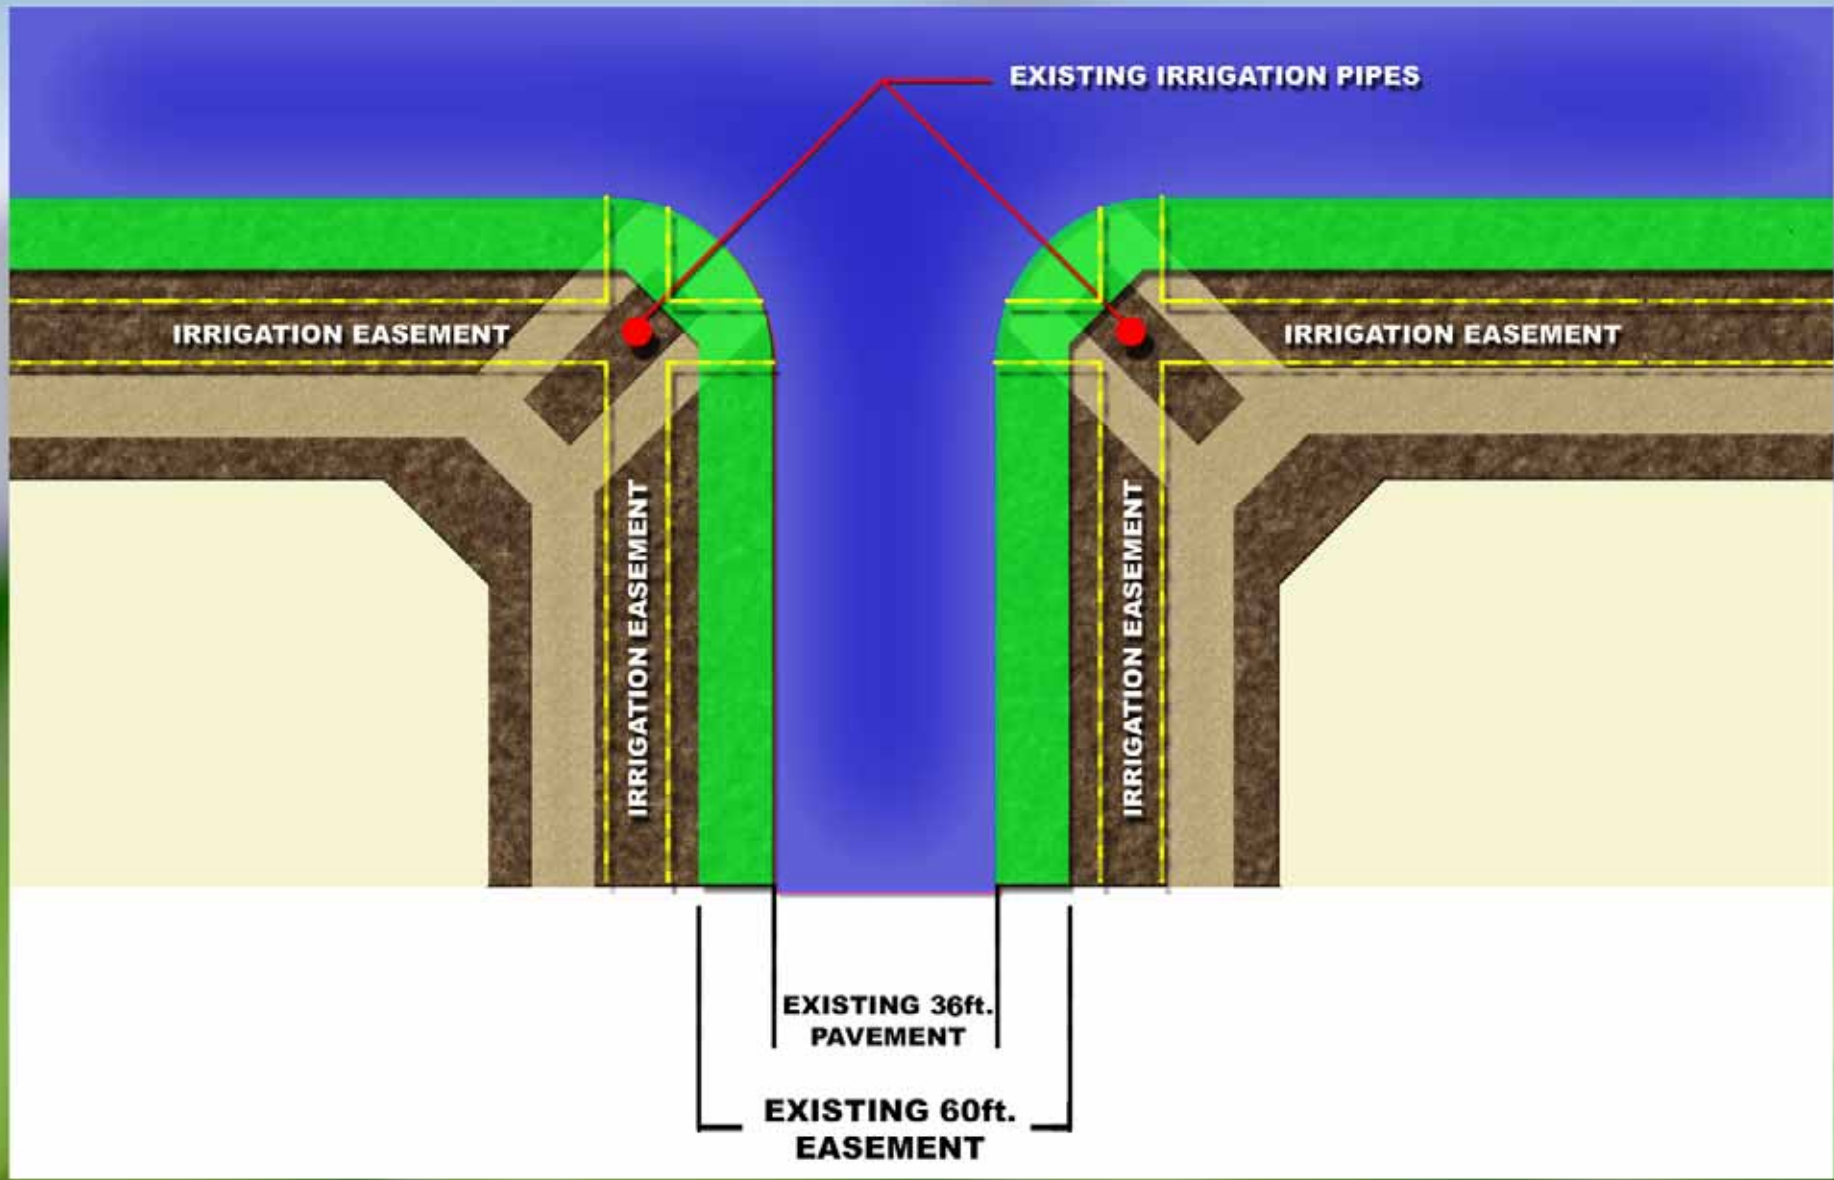

Existing Conditions Plan

VISTA SANTA ROSA