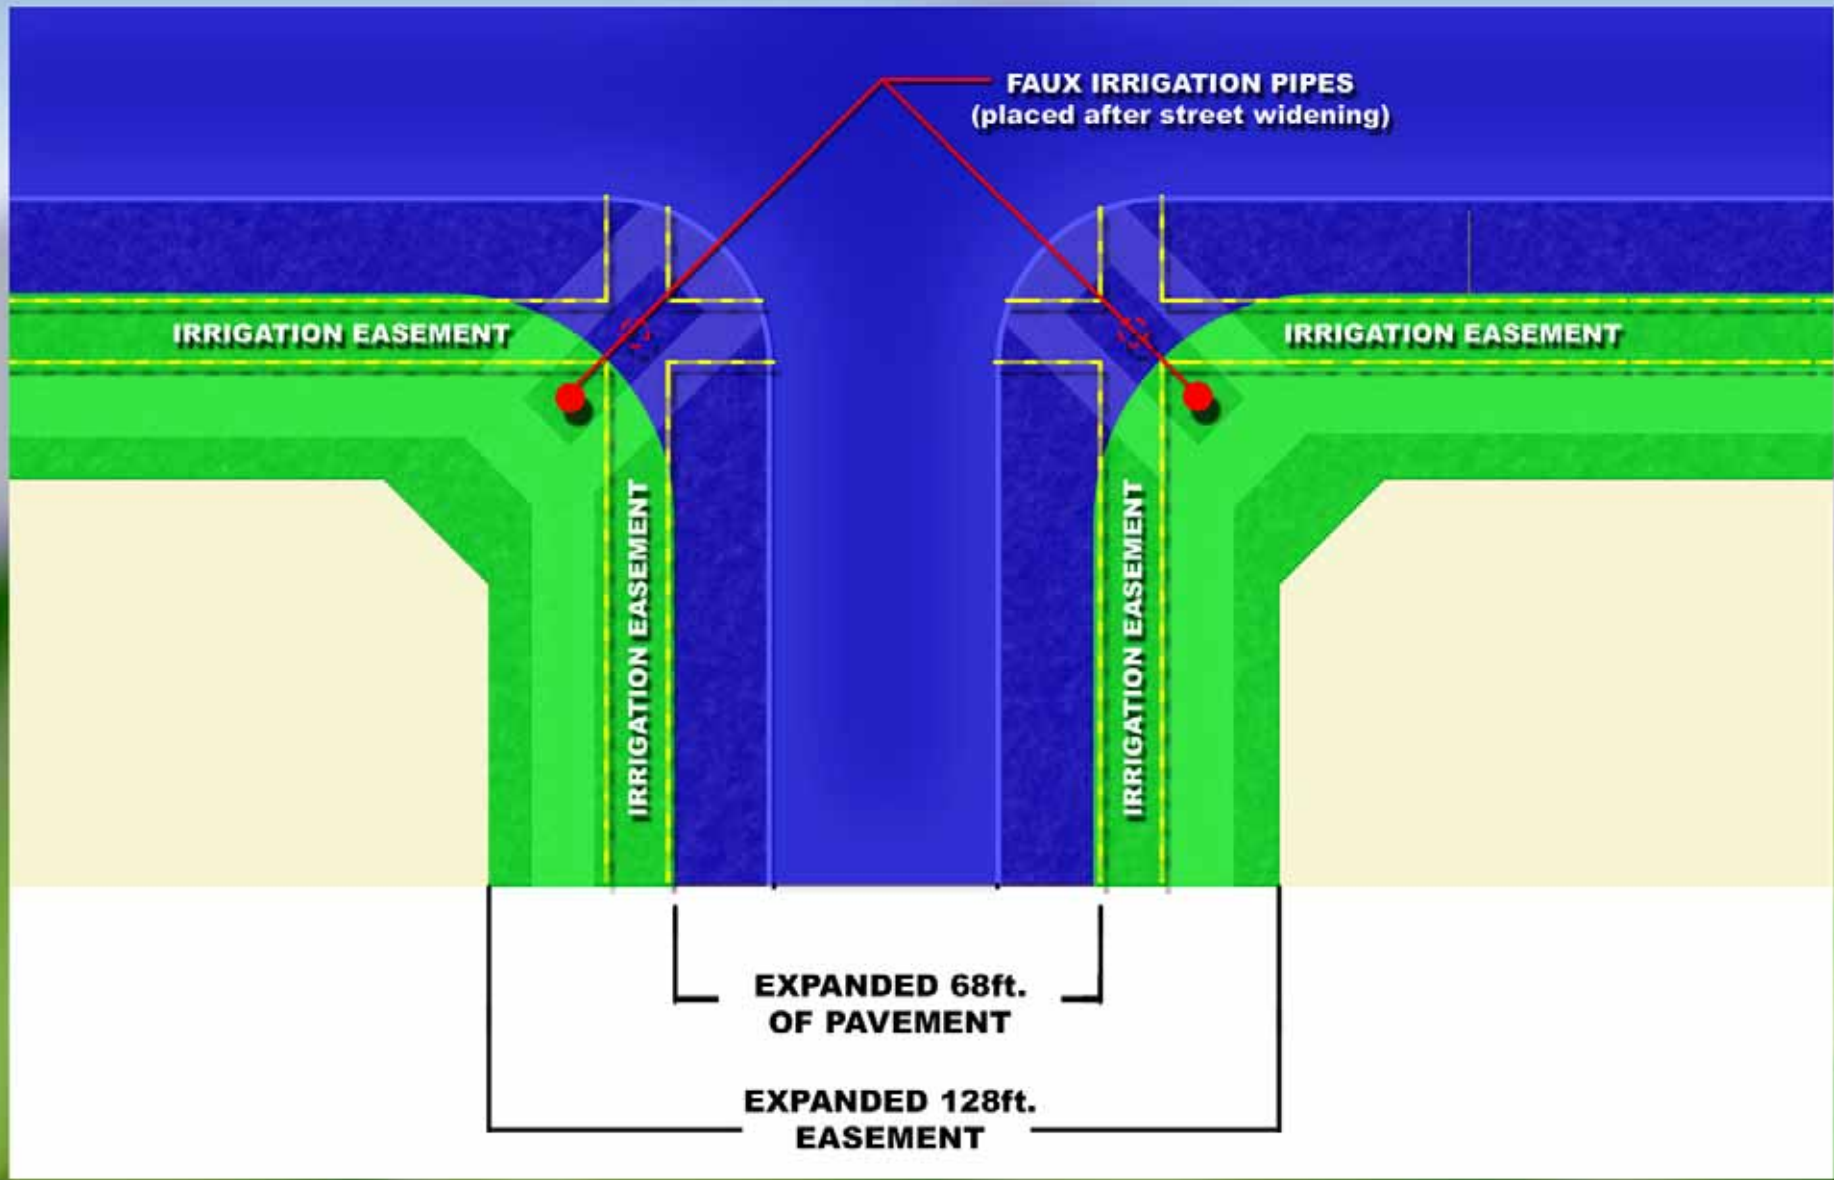

Expanded R.O.W. Plan

VISTA SANTA ROSA