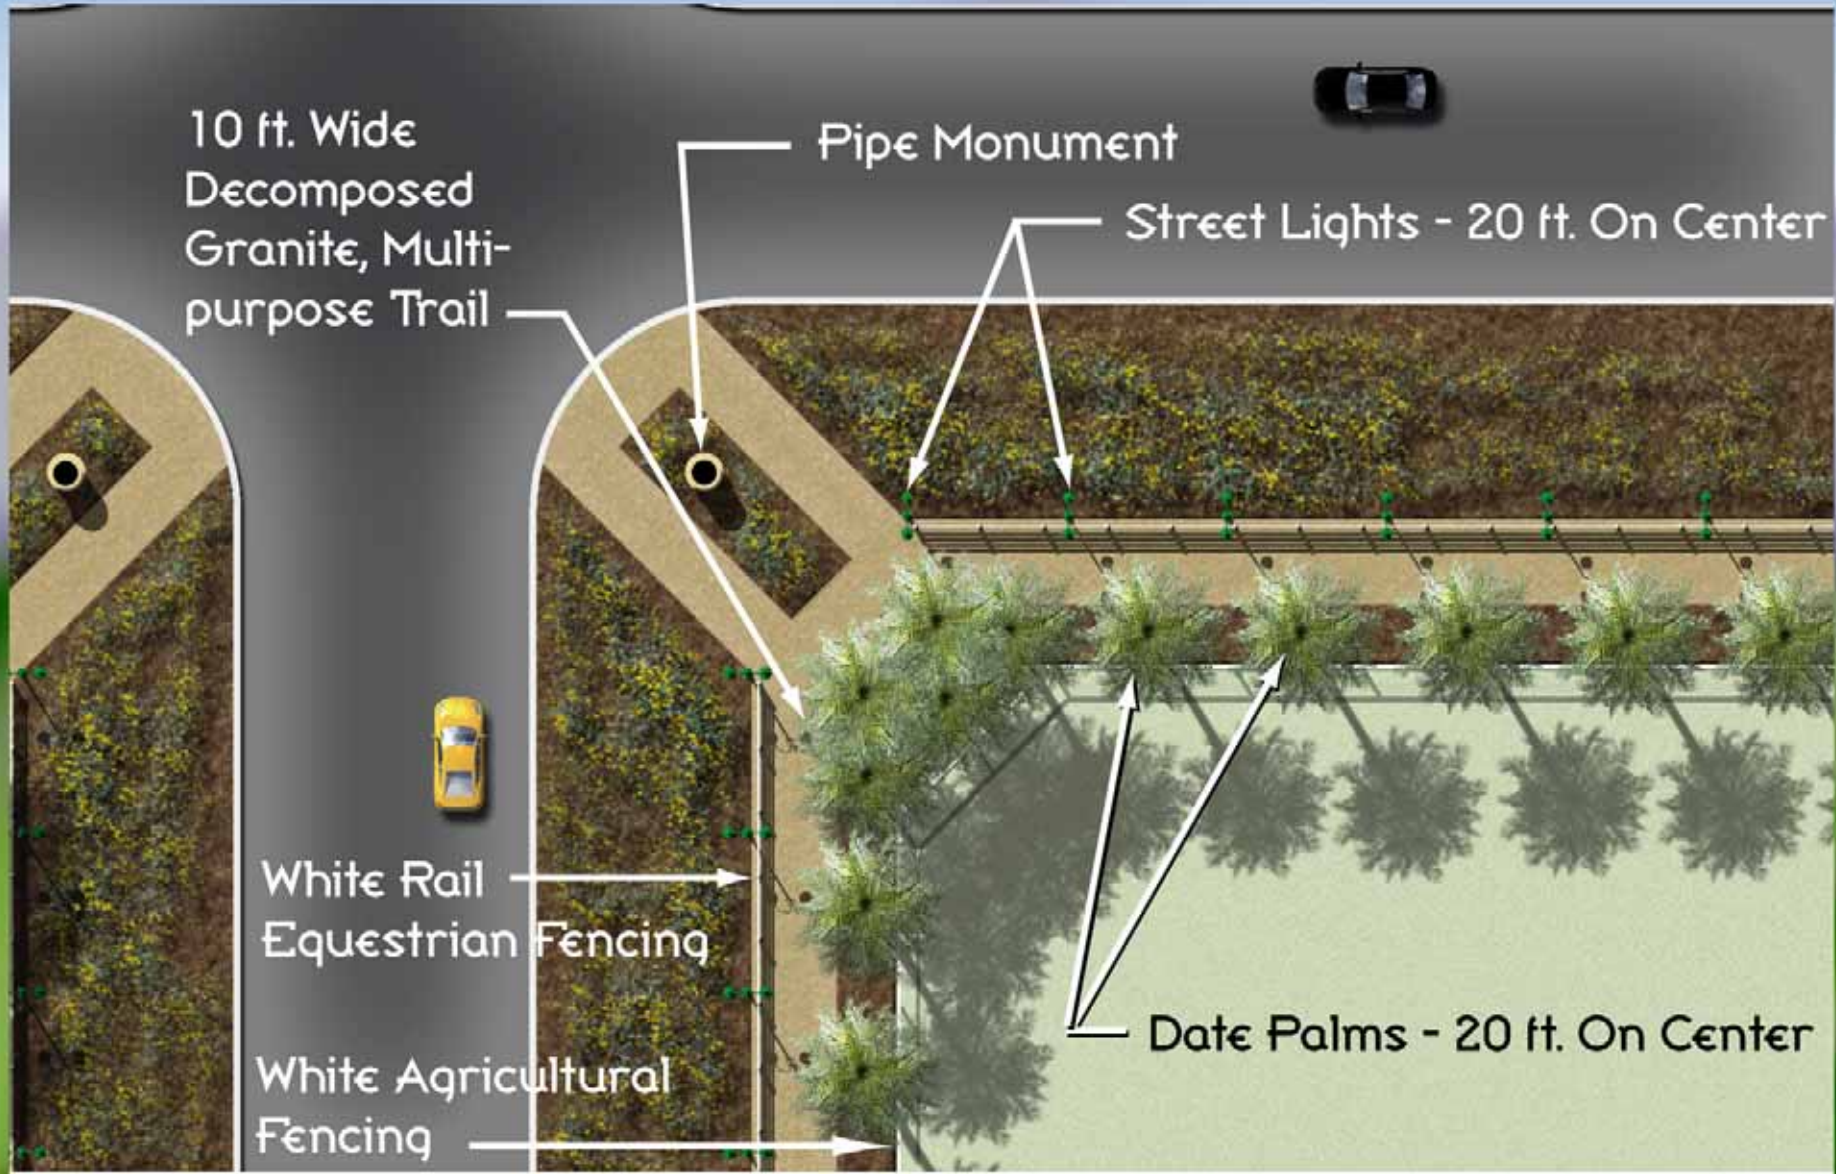

A white rail equestrian fence stretches across a green field. In the background, a large, light-colored barn is visible under a blue sky. The fence is made of white posts and three horizontal rails. The text "Design Icon Six" is written in a dark red, serif font in the upper right. The text "WHITE RAIL EQUESTRIAN FENCING" is written in a bright cyan, sans-serif font in the middle right. The text "VISTA SANTA ROSA" is written in a yellow, sans-serif font at the bottom right.

Design Icon Six

WHITE RAIL
EQUESTRIAN
FENCING

VISTA SANTA ROSA

Design Icon Seven

WHITE AGRICULTURAL FENCING

VISTA SANTA ROSA

ILLUSTRATIVE PLAN OF INTERSECTION VISTA SANTA ROSA

Pipe Monument

Date Palms

Street Lights

Rail Fence

ILLUSTRATIVE PLAN OF INTERSECTION VISTA SANTA ROSA

Ultimate Main Intersection Treatment

VISTA SANTA ROSA

Ultimate Main Intersection Treatment

VISTA SANTA ROSA