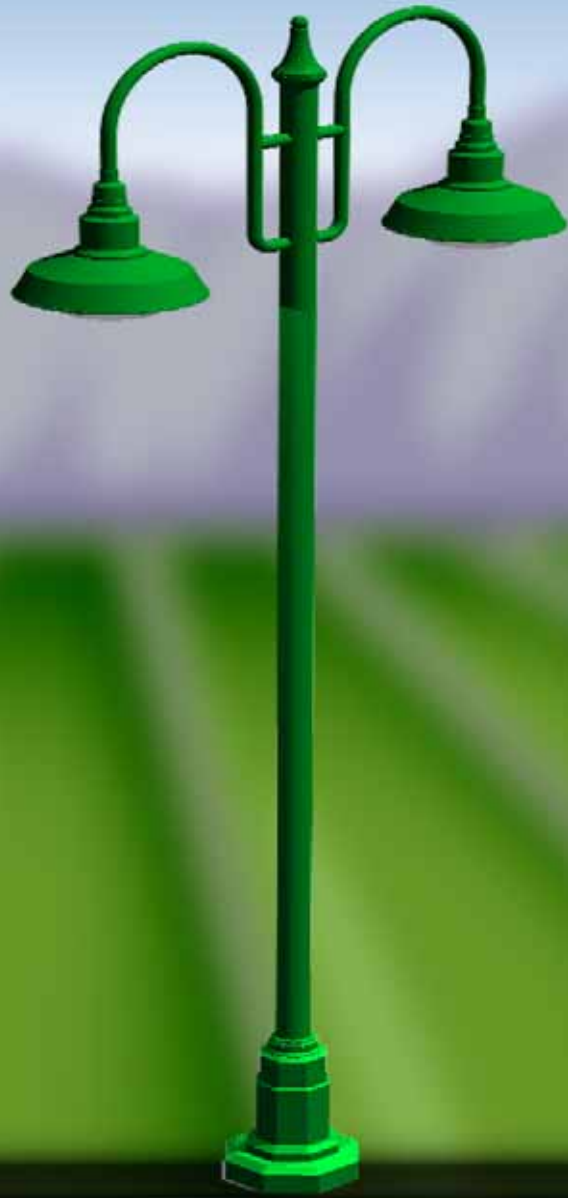

Design Icon Four

**SIMPLE,
AGRARIAN-
STYLE
STREET
LIGHTS**

VISTA SANTA ROSA