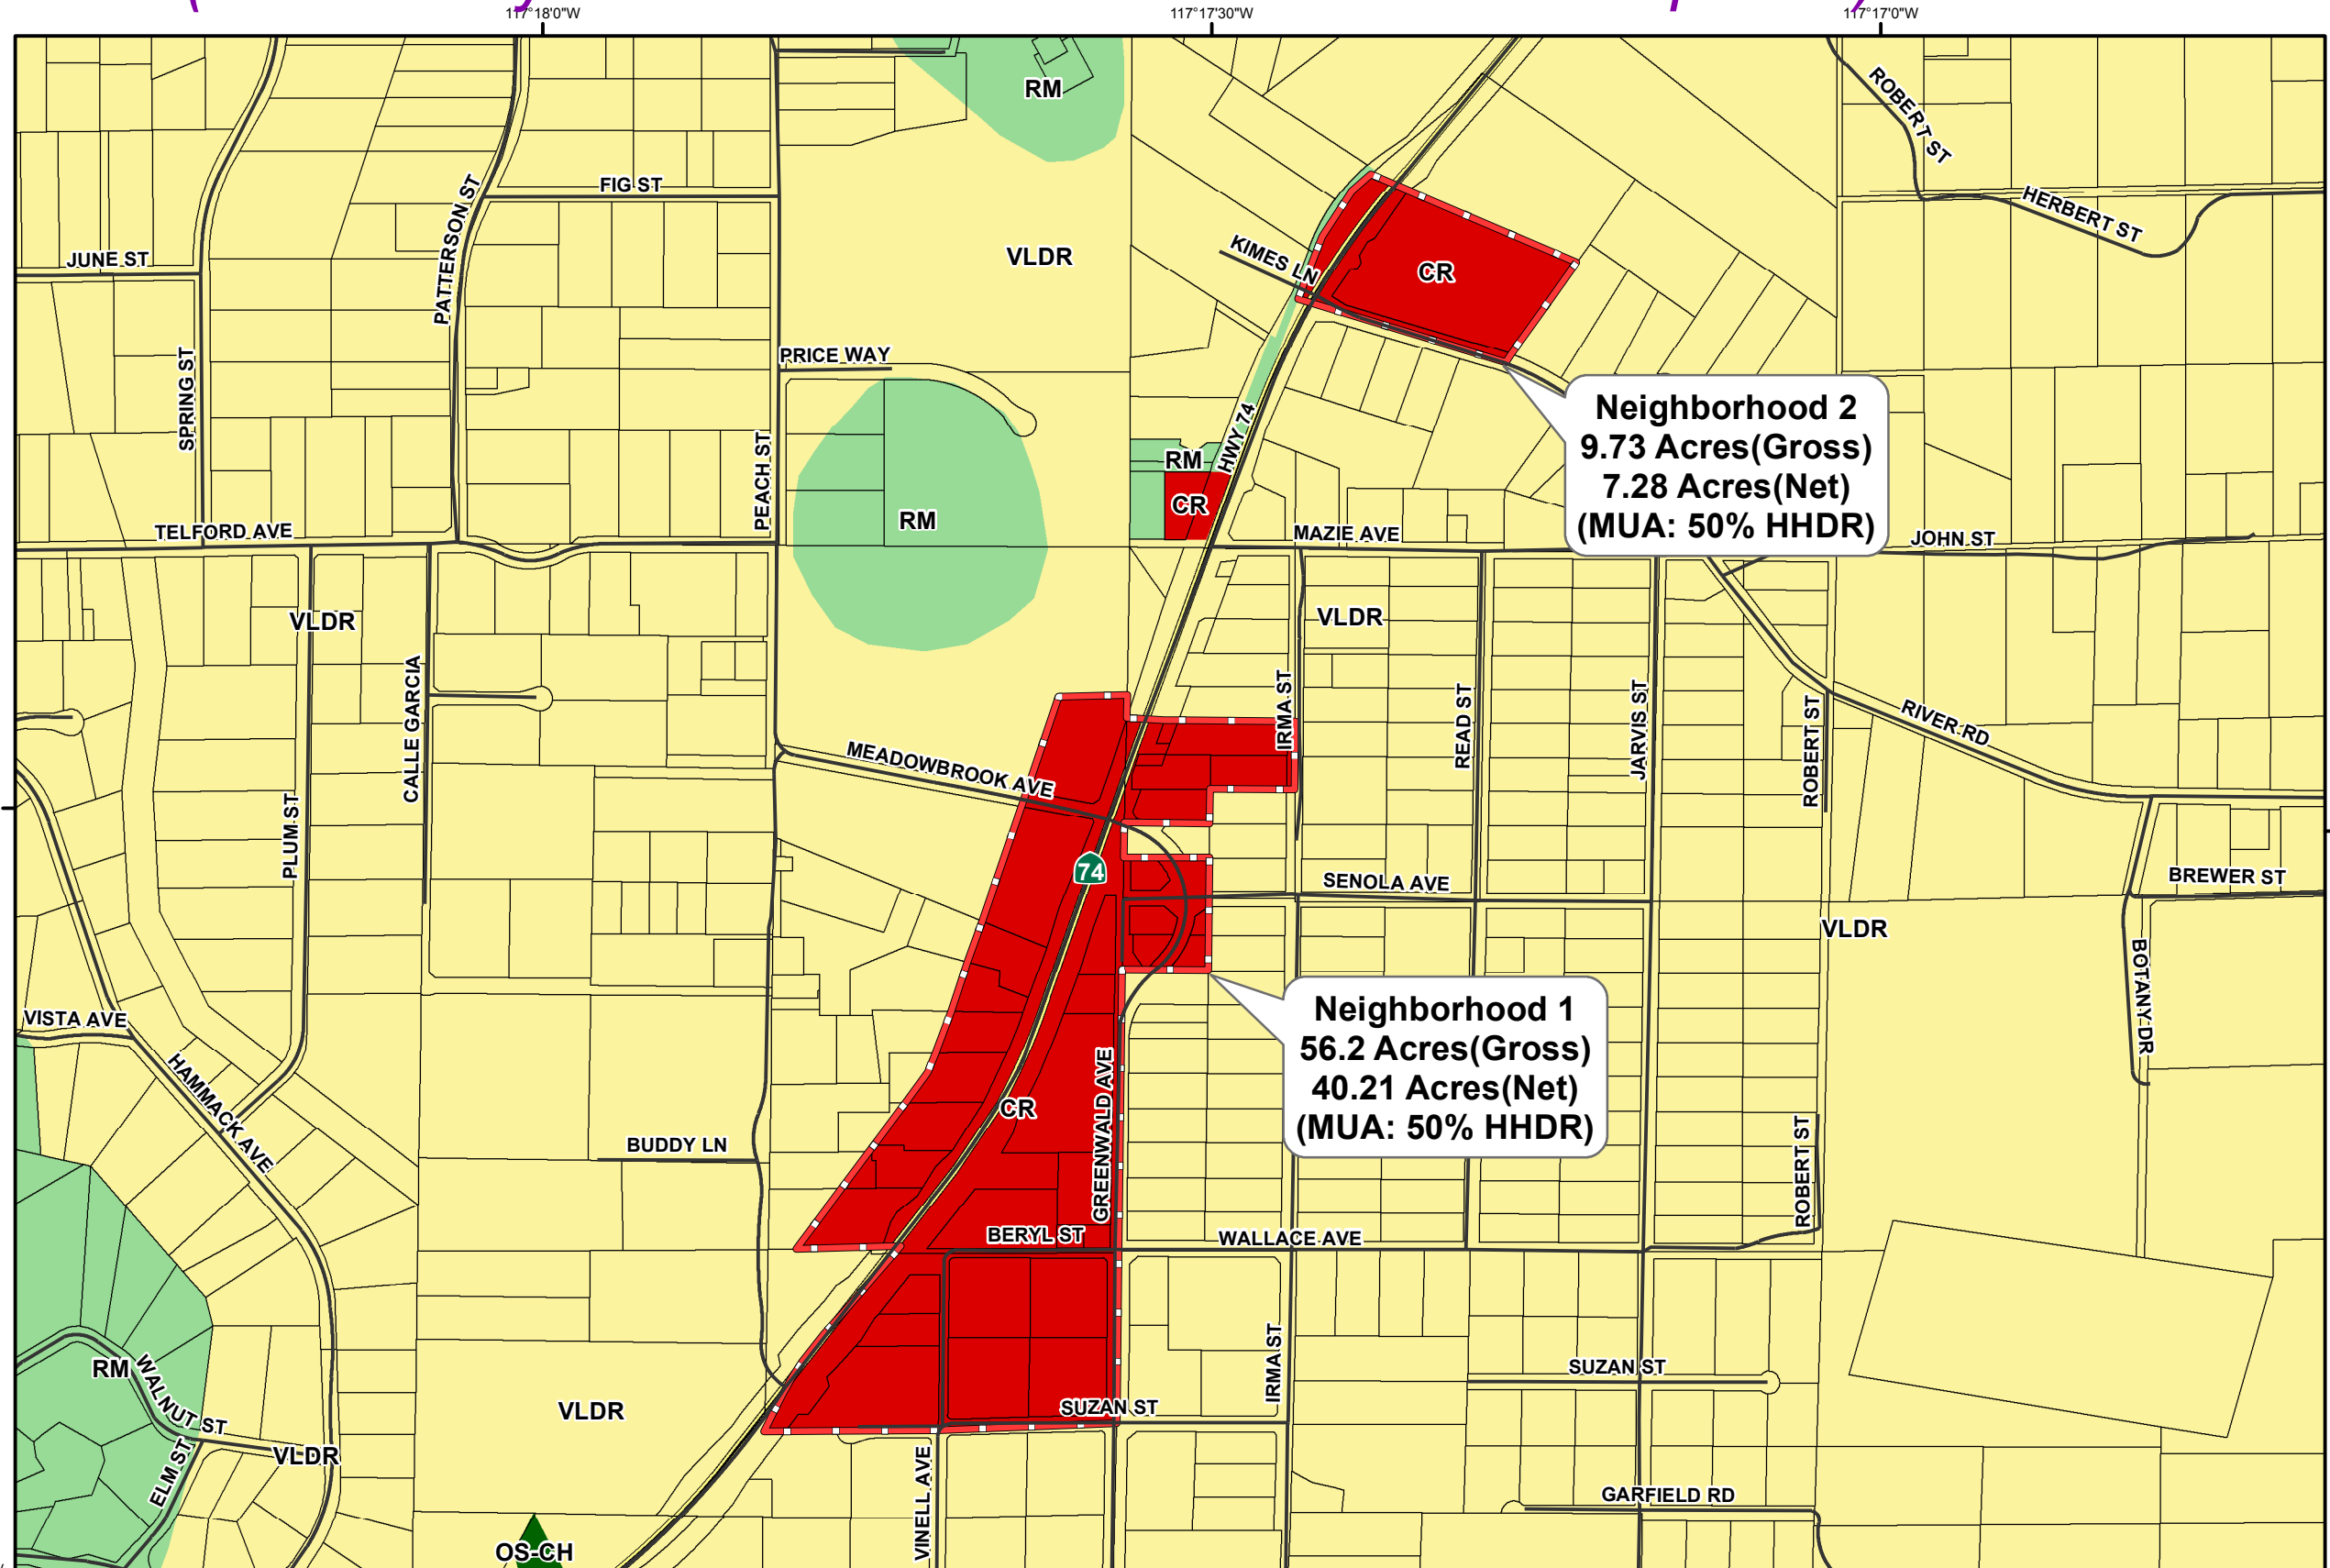

RIVERSIDE COUNTY
PLANNING DEPARTMENT

Meadowbrook Town Center

(Preliminary Draft for Review and Discussion Purposes)

Supervisorial District 1 Elsinore Area Plan

Riverside County General Plan Housing Element

- Roads
- Proposed HHDR/MUA Neighborhoods
- Supervisorial District
- PARCELS
- Rail Roads
- Cities
- Area Plans

General Plan Land Use

- Very Low Density Residential
- Commercial Retail
- Rural Mountainous
- Conservation Habitat

6/16/2015

Copyright: ©2013 Esri,
DeLorme, NAVTEQ

1 inch = 667 feet