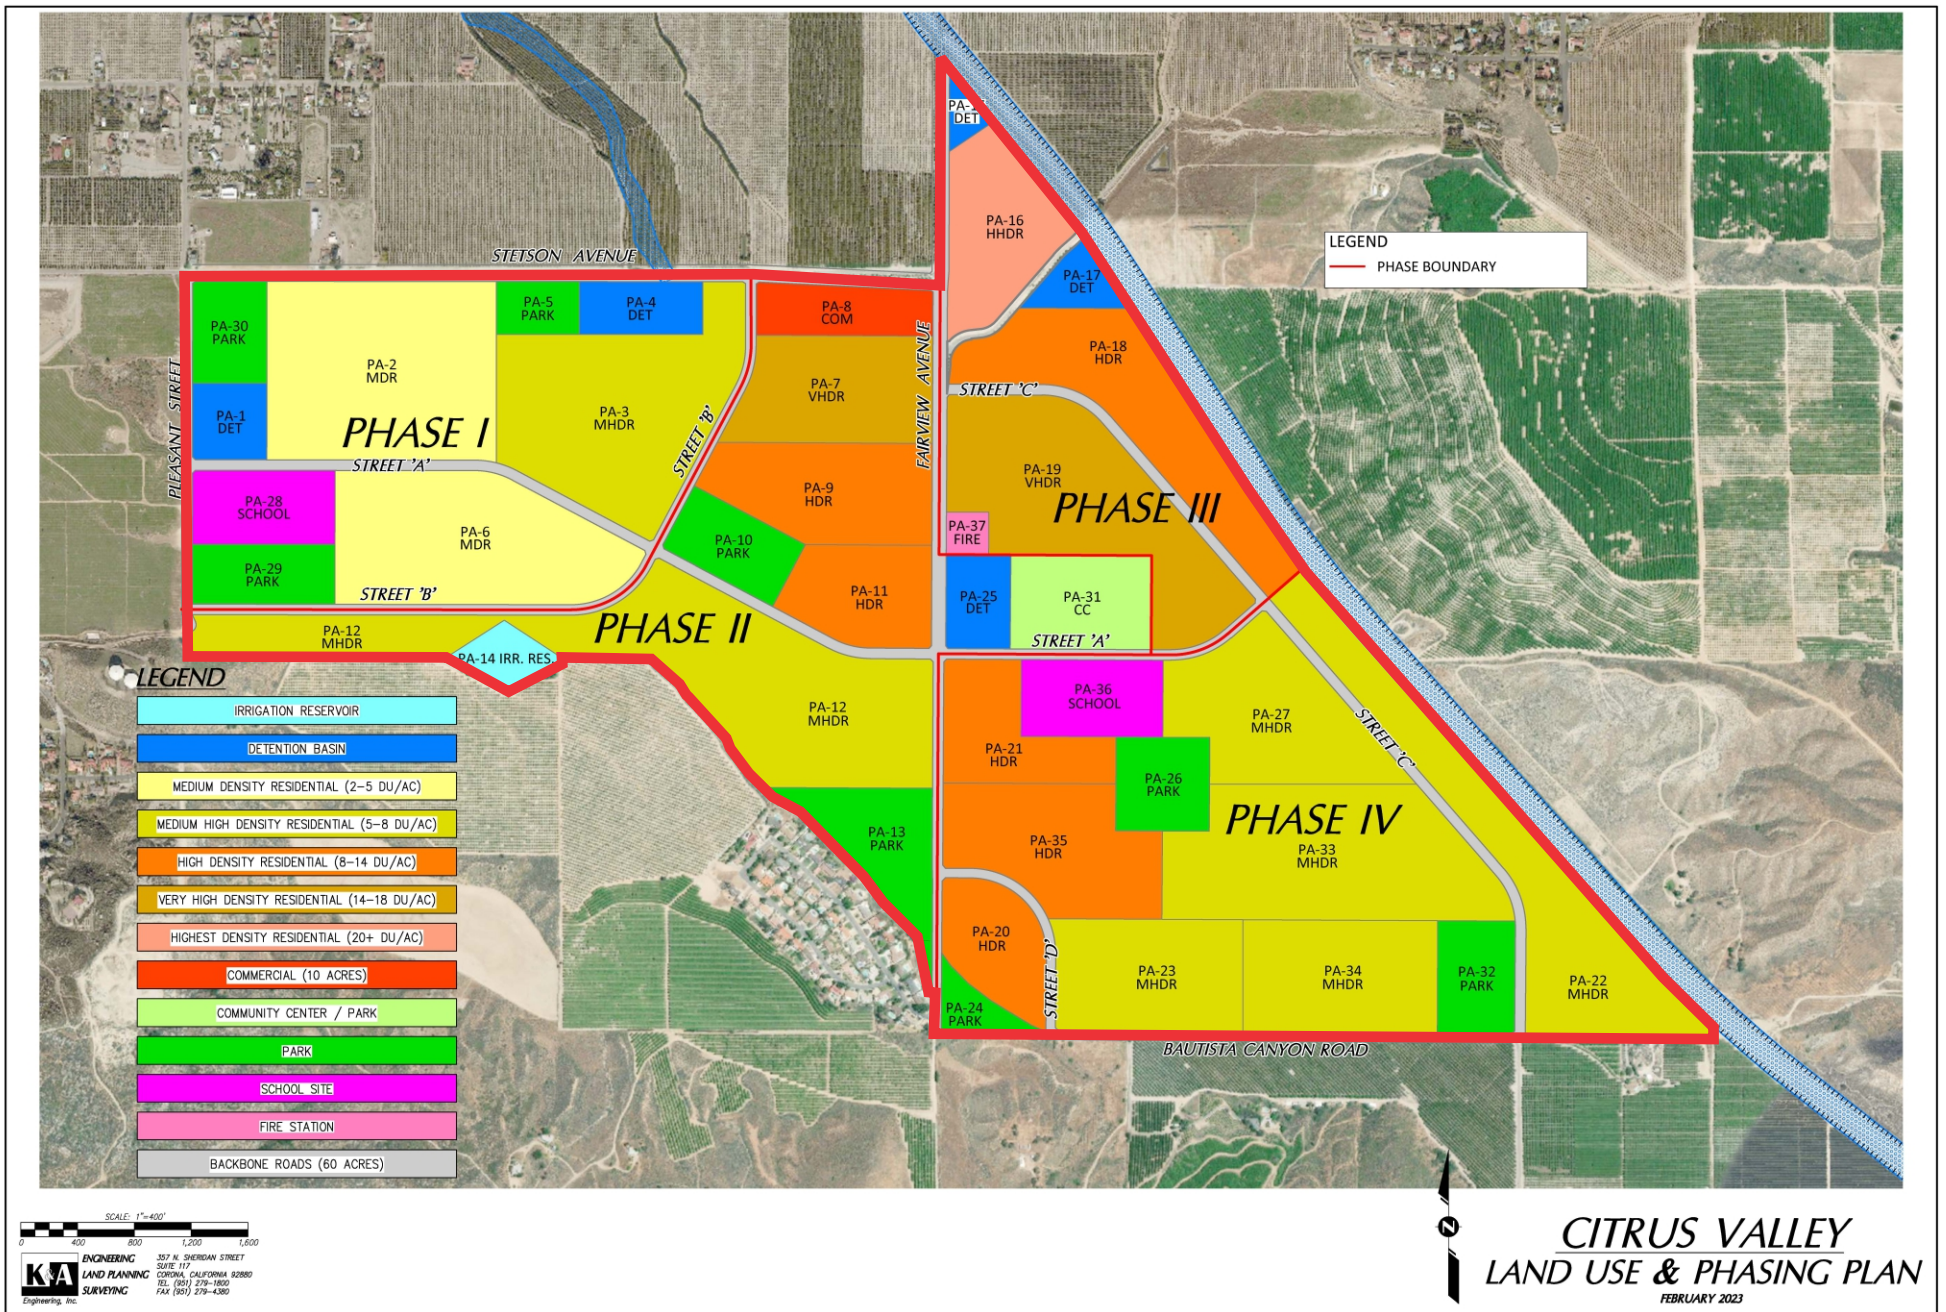

**PROJECT SITE**

**LOCATION MAP**  
 Citrus Valley Specific Plan  
 Riverside County, California

**USGS MAP**  
Citrus Valley Specific Plan  
Riverside County, California

**PHASING PLAN**  
Citrus Valley Specific Plan  
Riverside County, California

**FIGURE 3**