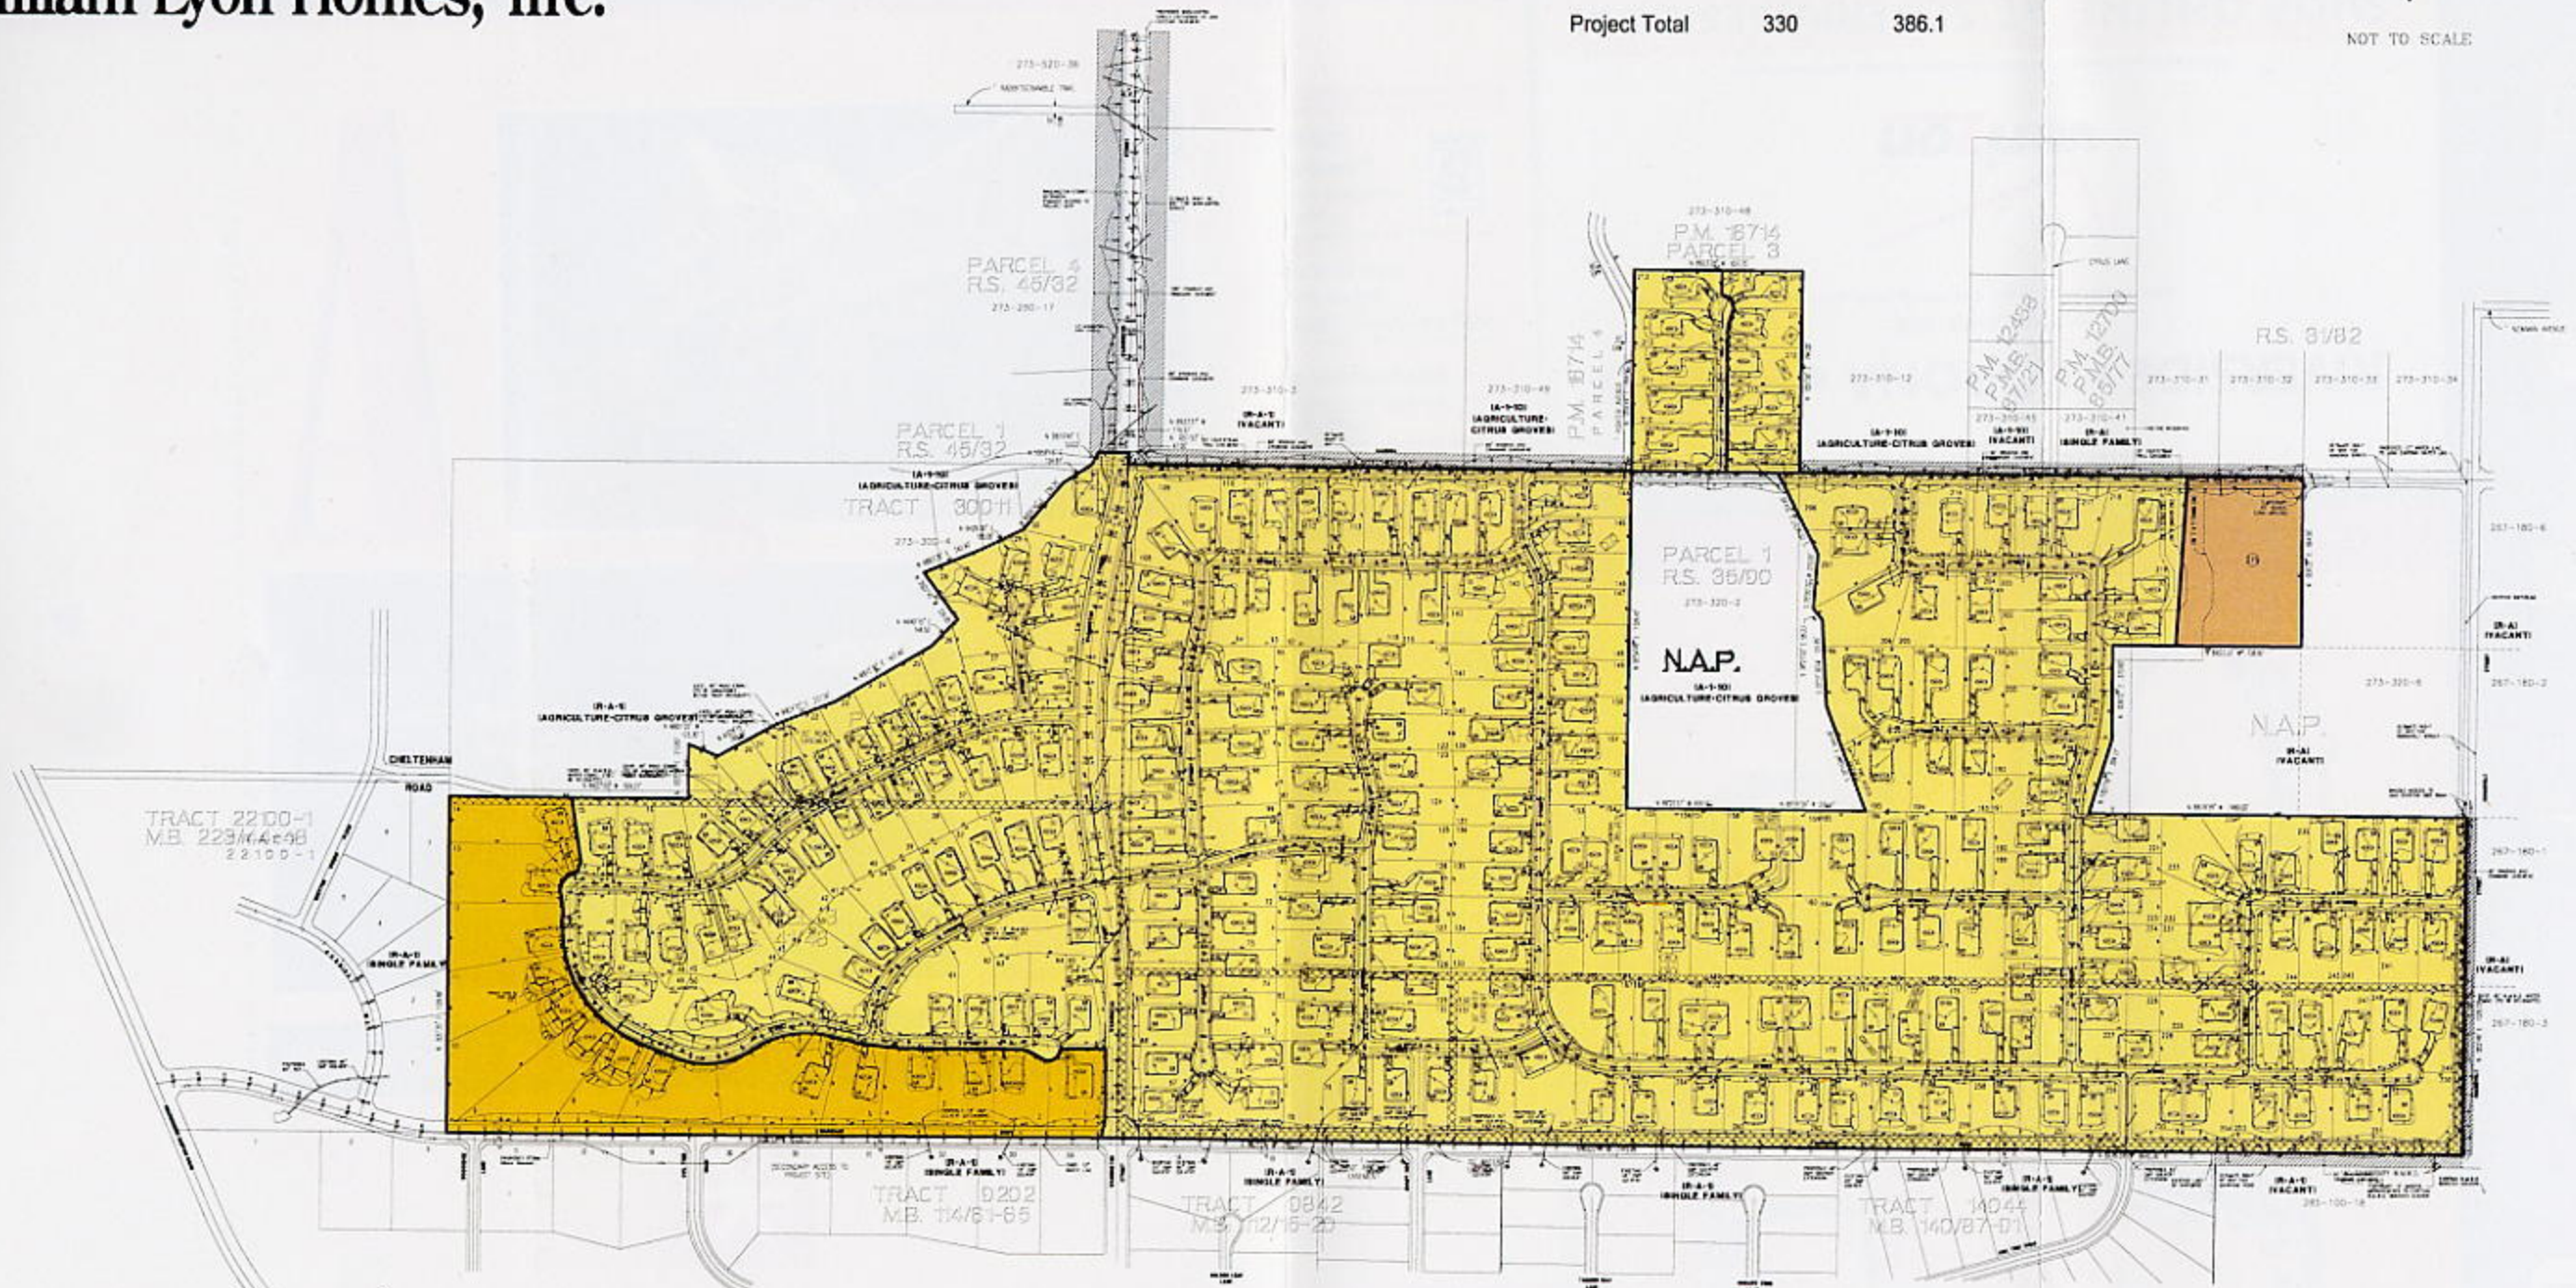

William Lyon Homes, Inc.

LEGEND

PLANNING AREA	LAND USE	NO. OF LOTS	ACRES
1	Residential	310	293.8
2	Residential	20	30.1
3	Equestrian	-	6.8
	Roadways	-	55.4
	Project Total	330	386.1

NOT TO SCALE

Exhibit 1 - Comprehensive Land Use Plan
THREE SISTERS ESTATES