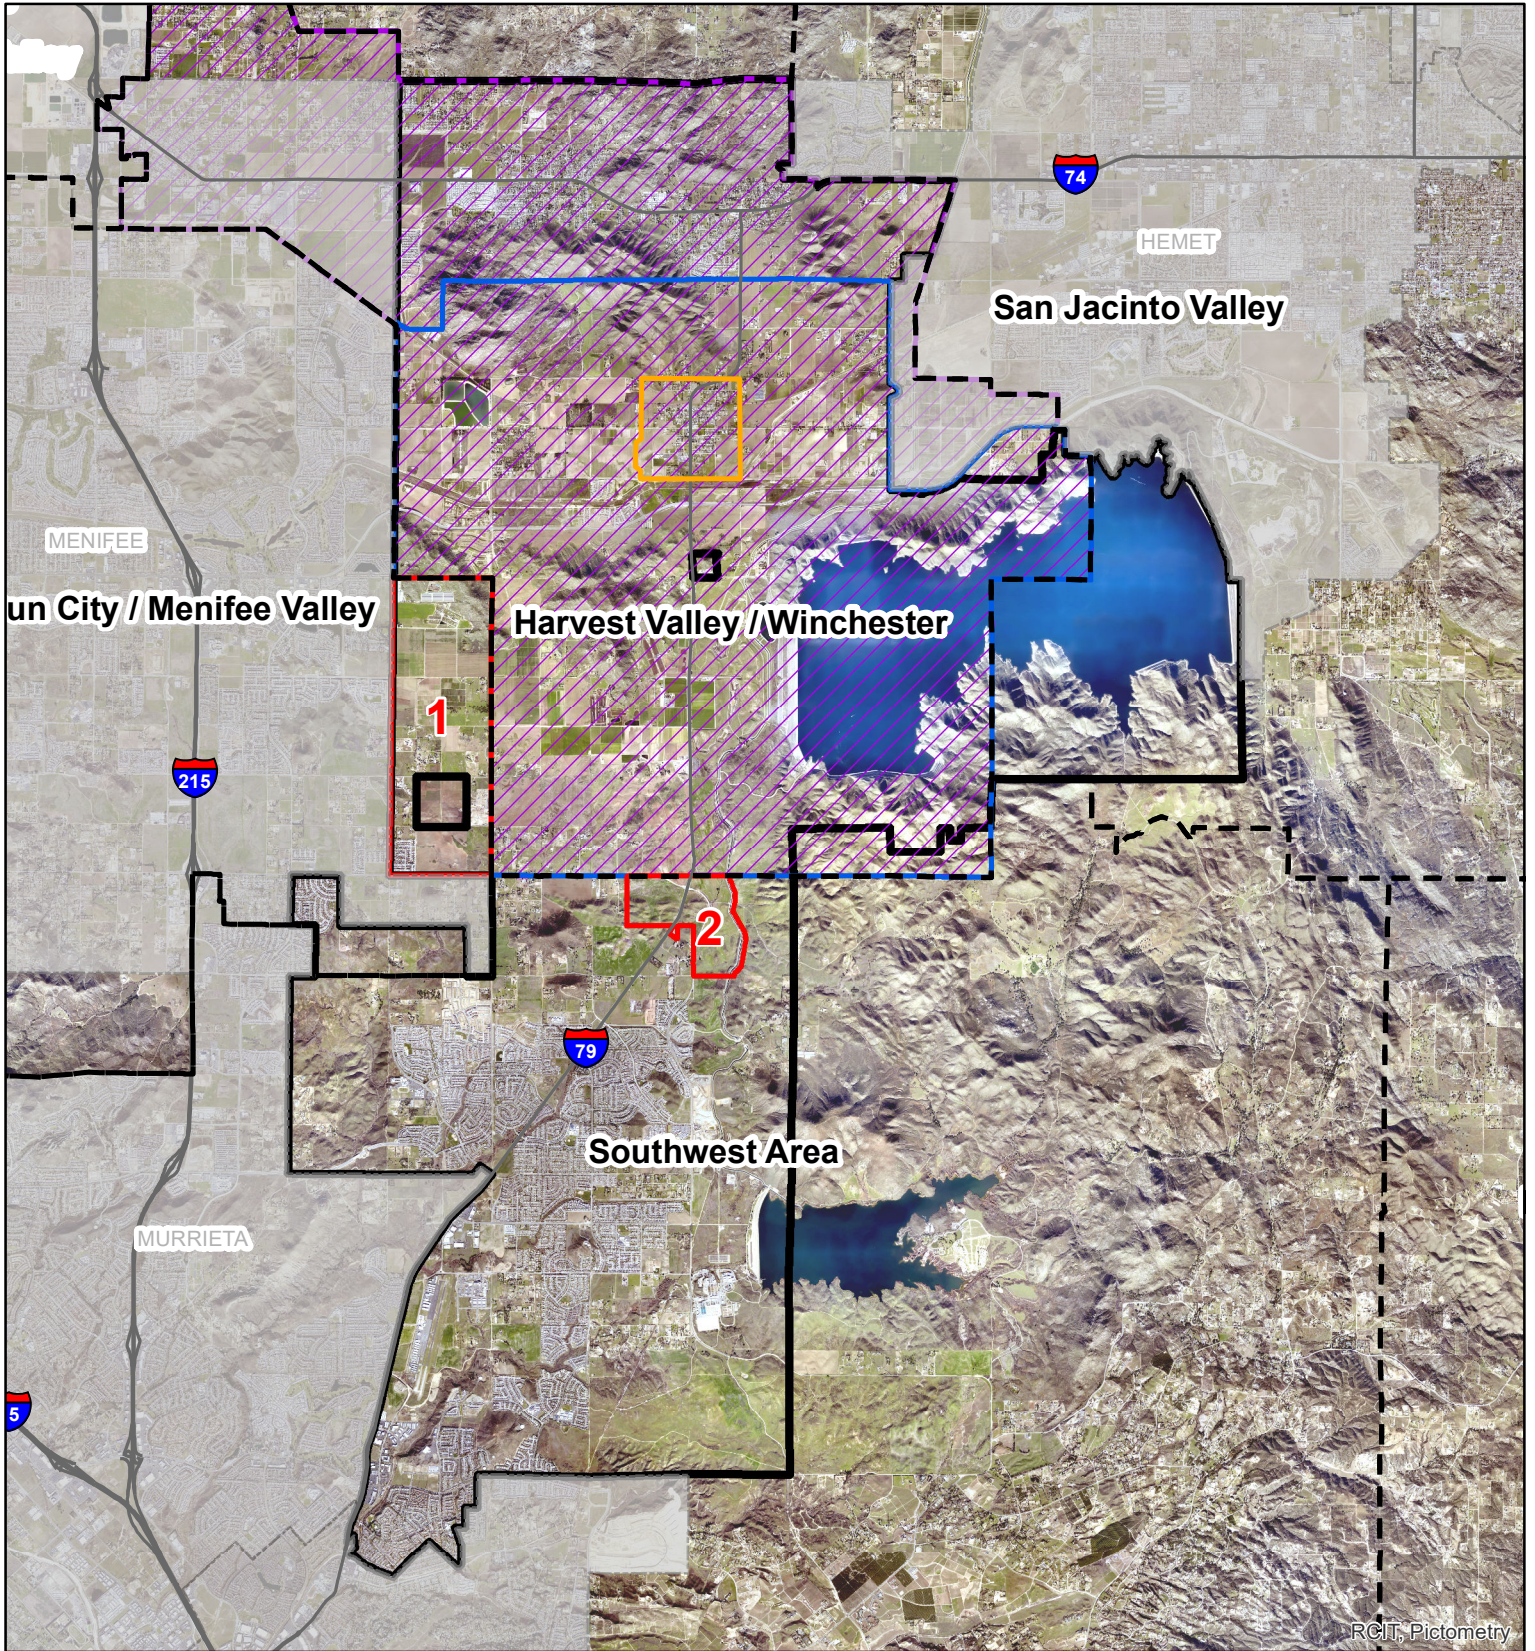

# RIVERSIDE COUNTY PLANNING DEPARTMENT Winchester Area Plan Boundaries

- Area Plan Boundaries
- Winchester Downtown Core
- Proposed Harvest/ Winchester Area Plan Addition
- Proposed Winchester Policy Area
- Harvest Valley/ Winchester Area Plan
- Highway 79 Policy Area

0 0.5 1  
Miles

Disclaimer: Maps and data are to be used for reference purposes only. Map features are approximate, and are not necessarily accurate to surveying or engineering standards. The County of Riverside makes no warranty or guarantee as to the content (the source is often third party), accuracy, timeliness, or completeness of any of the data provided, and assumes no legal responsibility for the information contained on this map. Any use of this product with respect to accuracy and precision shall be the sole responsibility of the user. Do not copy or resell this map.

Coordinate System: NAD83 State Plane VI FIPS0406 (Feet)  
Source: County of Riverside