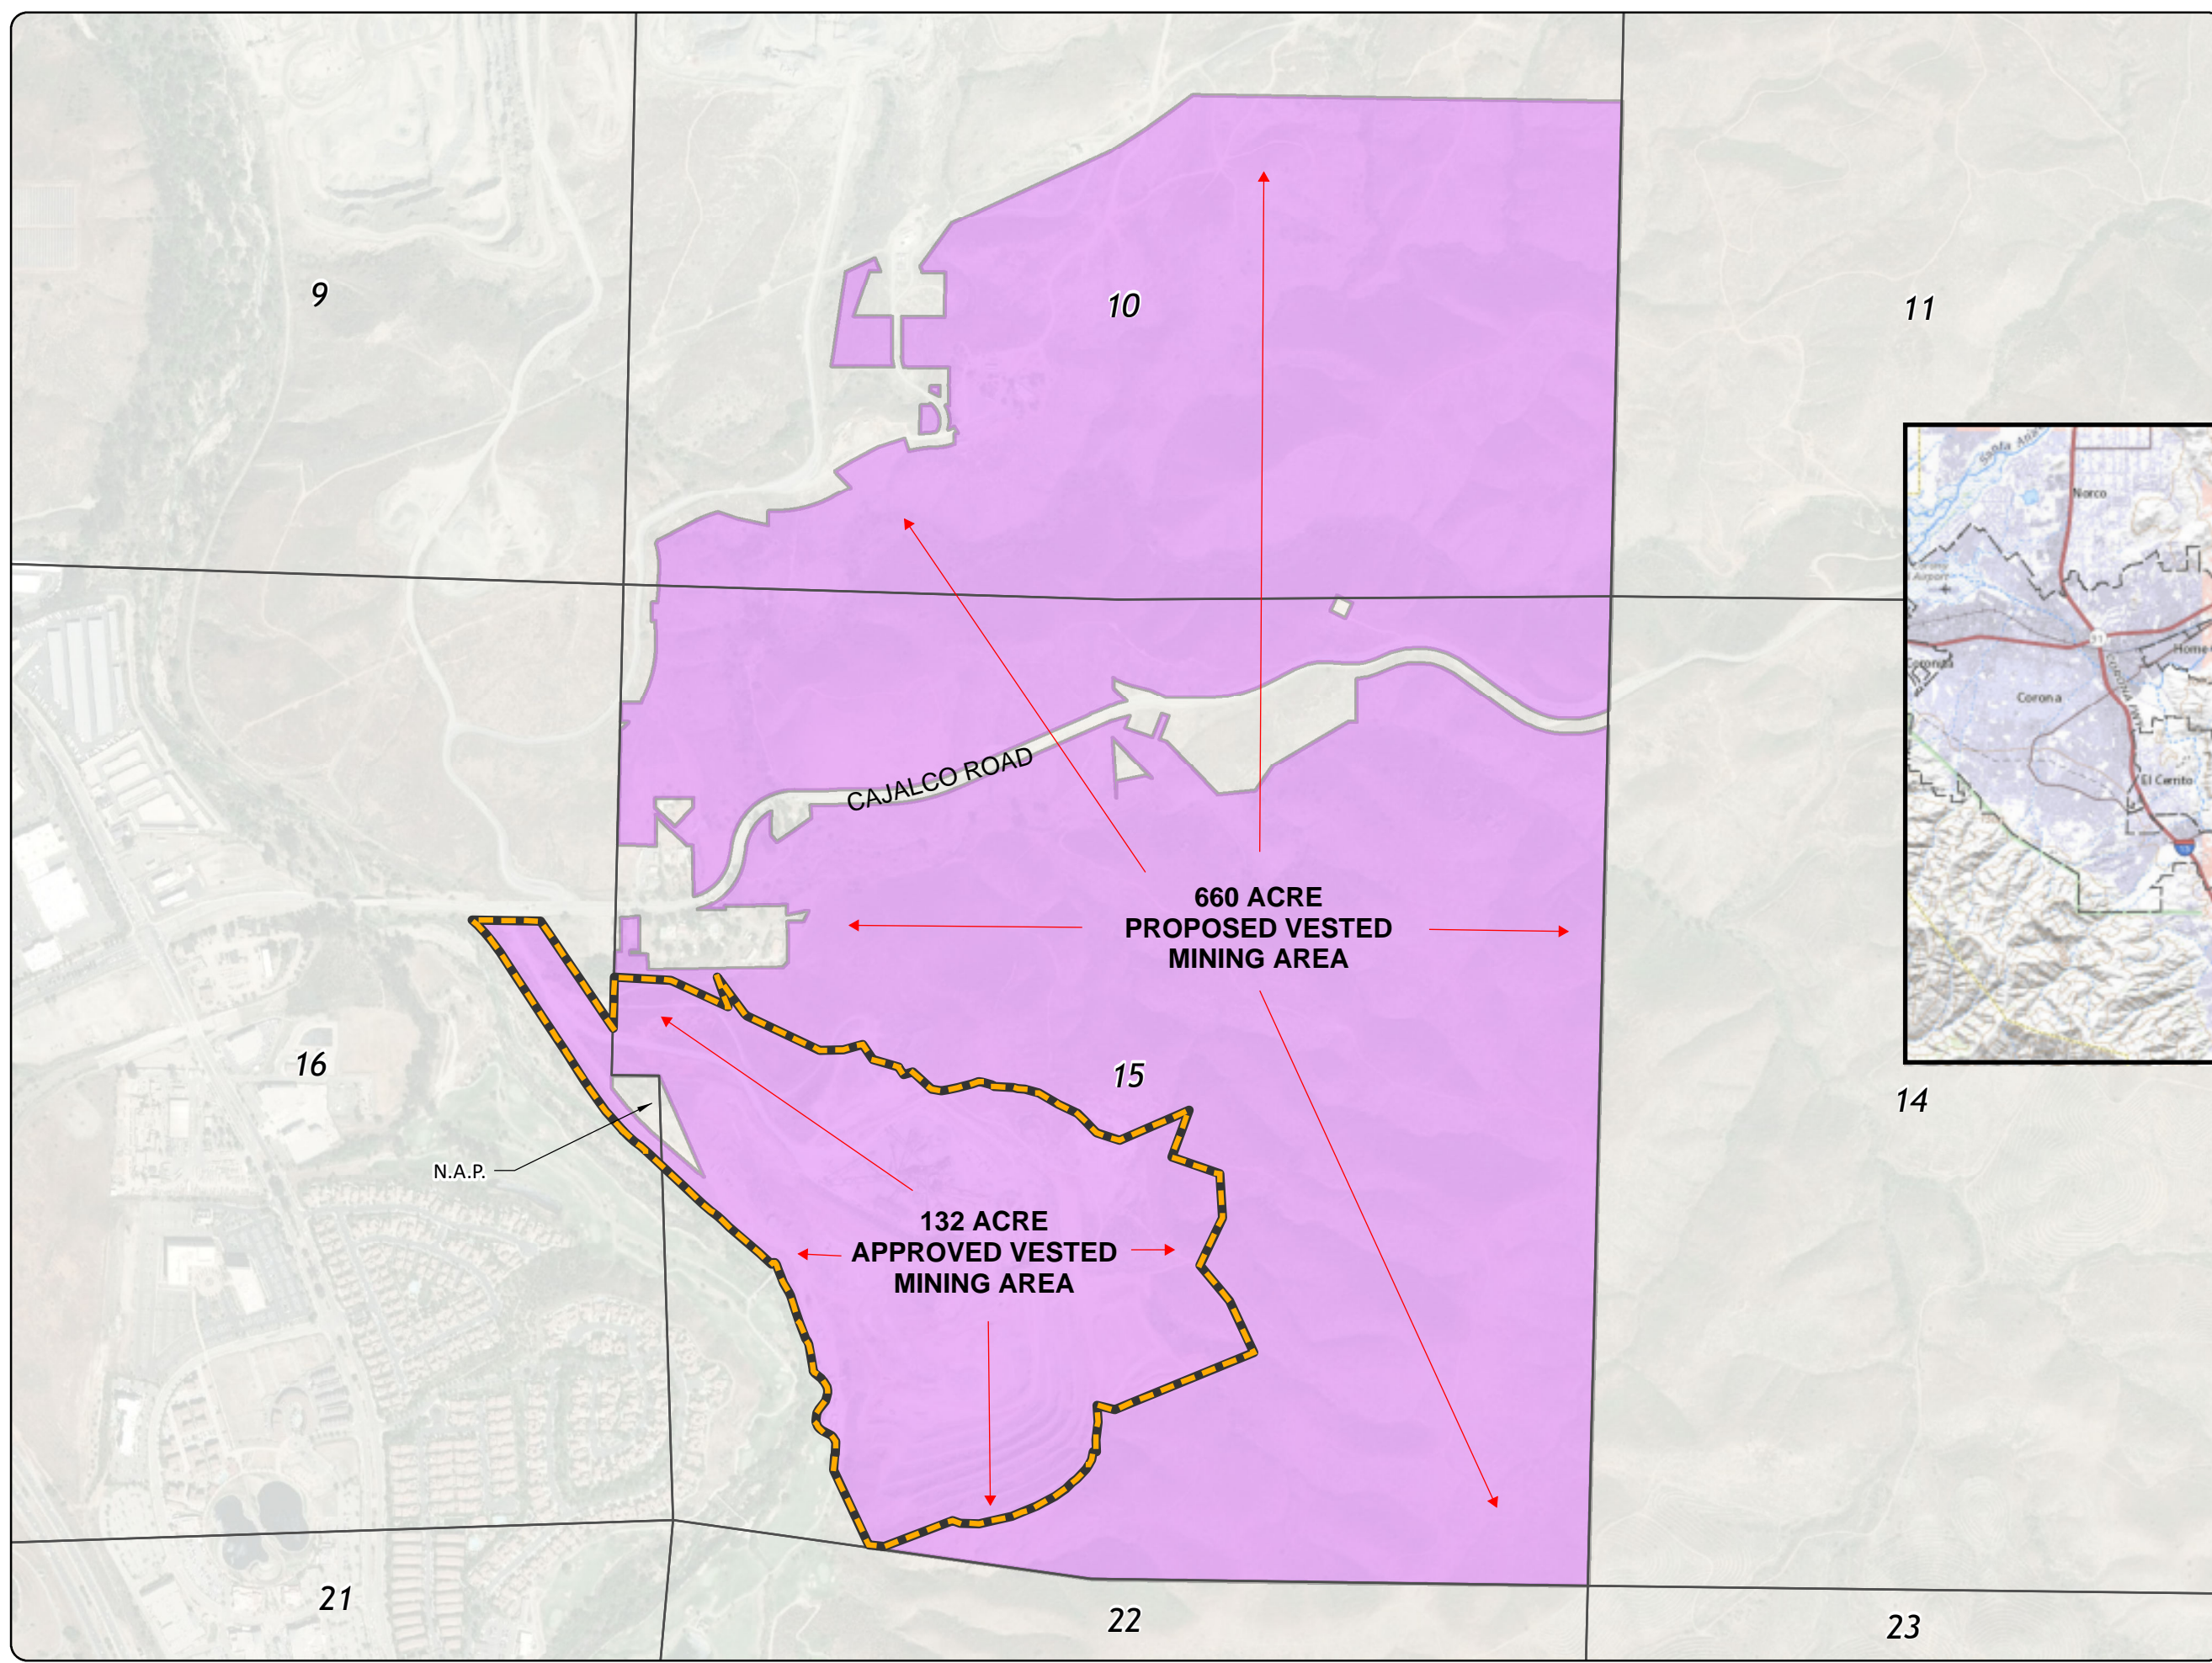

# EXHIBIT A

Legend:

-  Existing Vested Mine Boundary
-  792.22 Total Acres (approx.)

Graphic revised on 9/15/2022

Basemap: Source: Esri, Maxar, Earthstar Geographics, and the GIS User Community

Disclaimer: The data was mapped for planning purposes only. No liability is assumed for accuracy of the data shown.

Prepared by: Sage Thurmond, Compass Land Group  
3140 Peacekeeper Way #102, McClellan Park, CA 95652