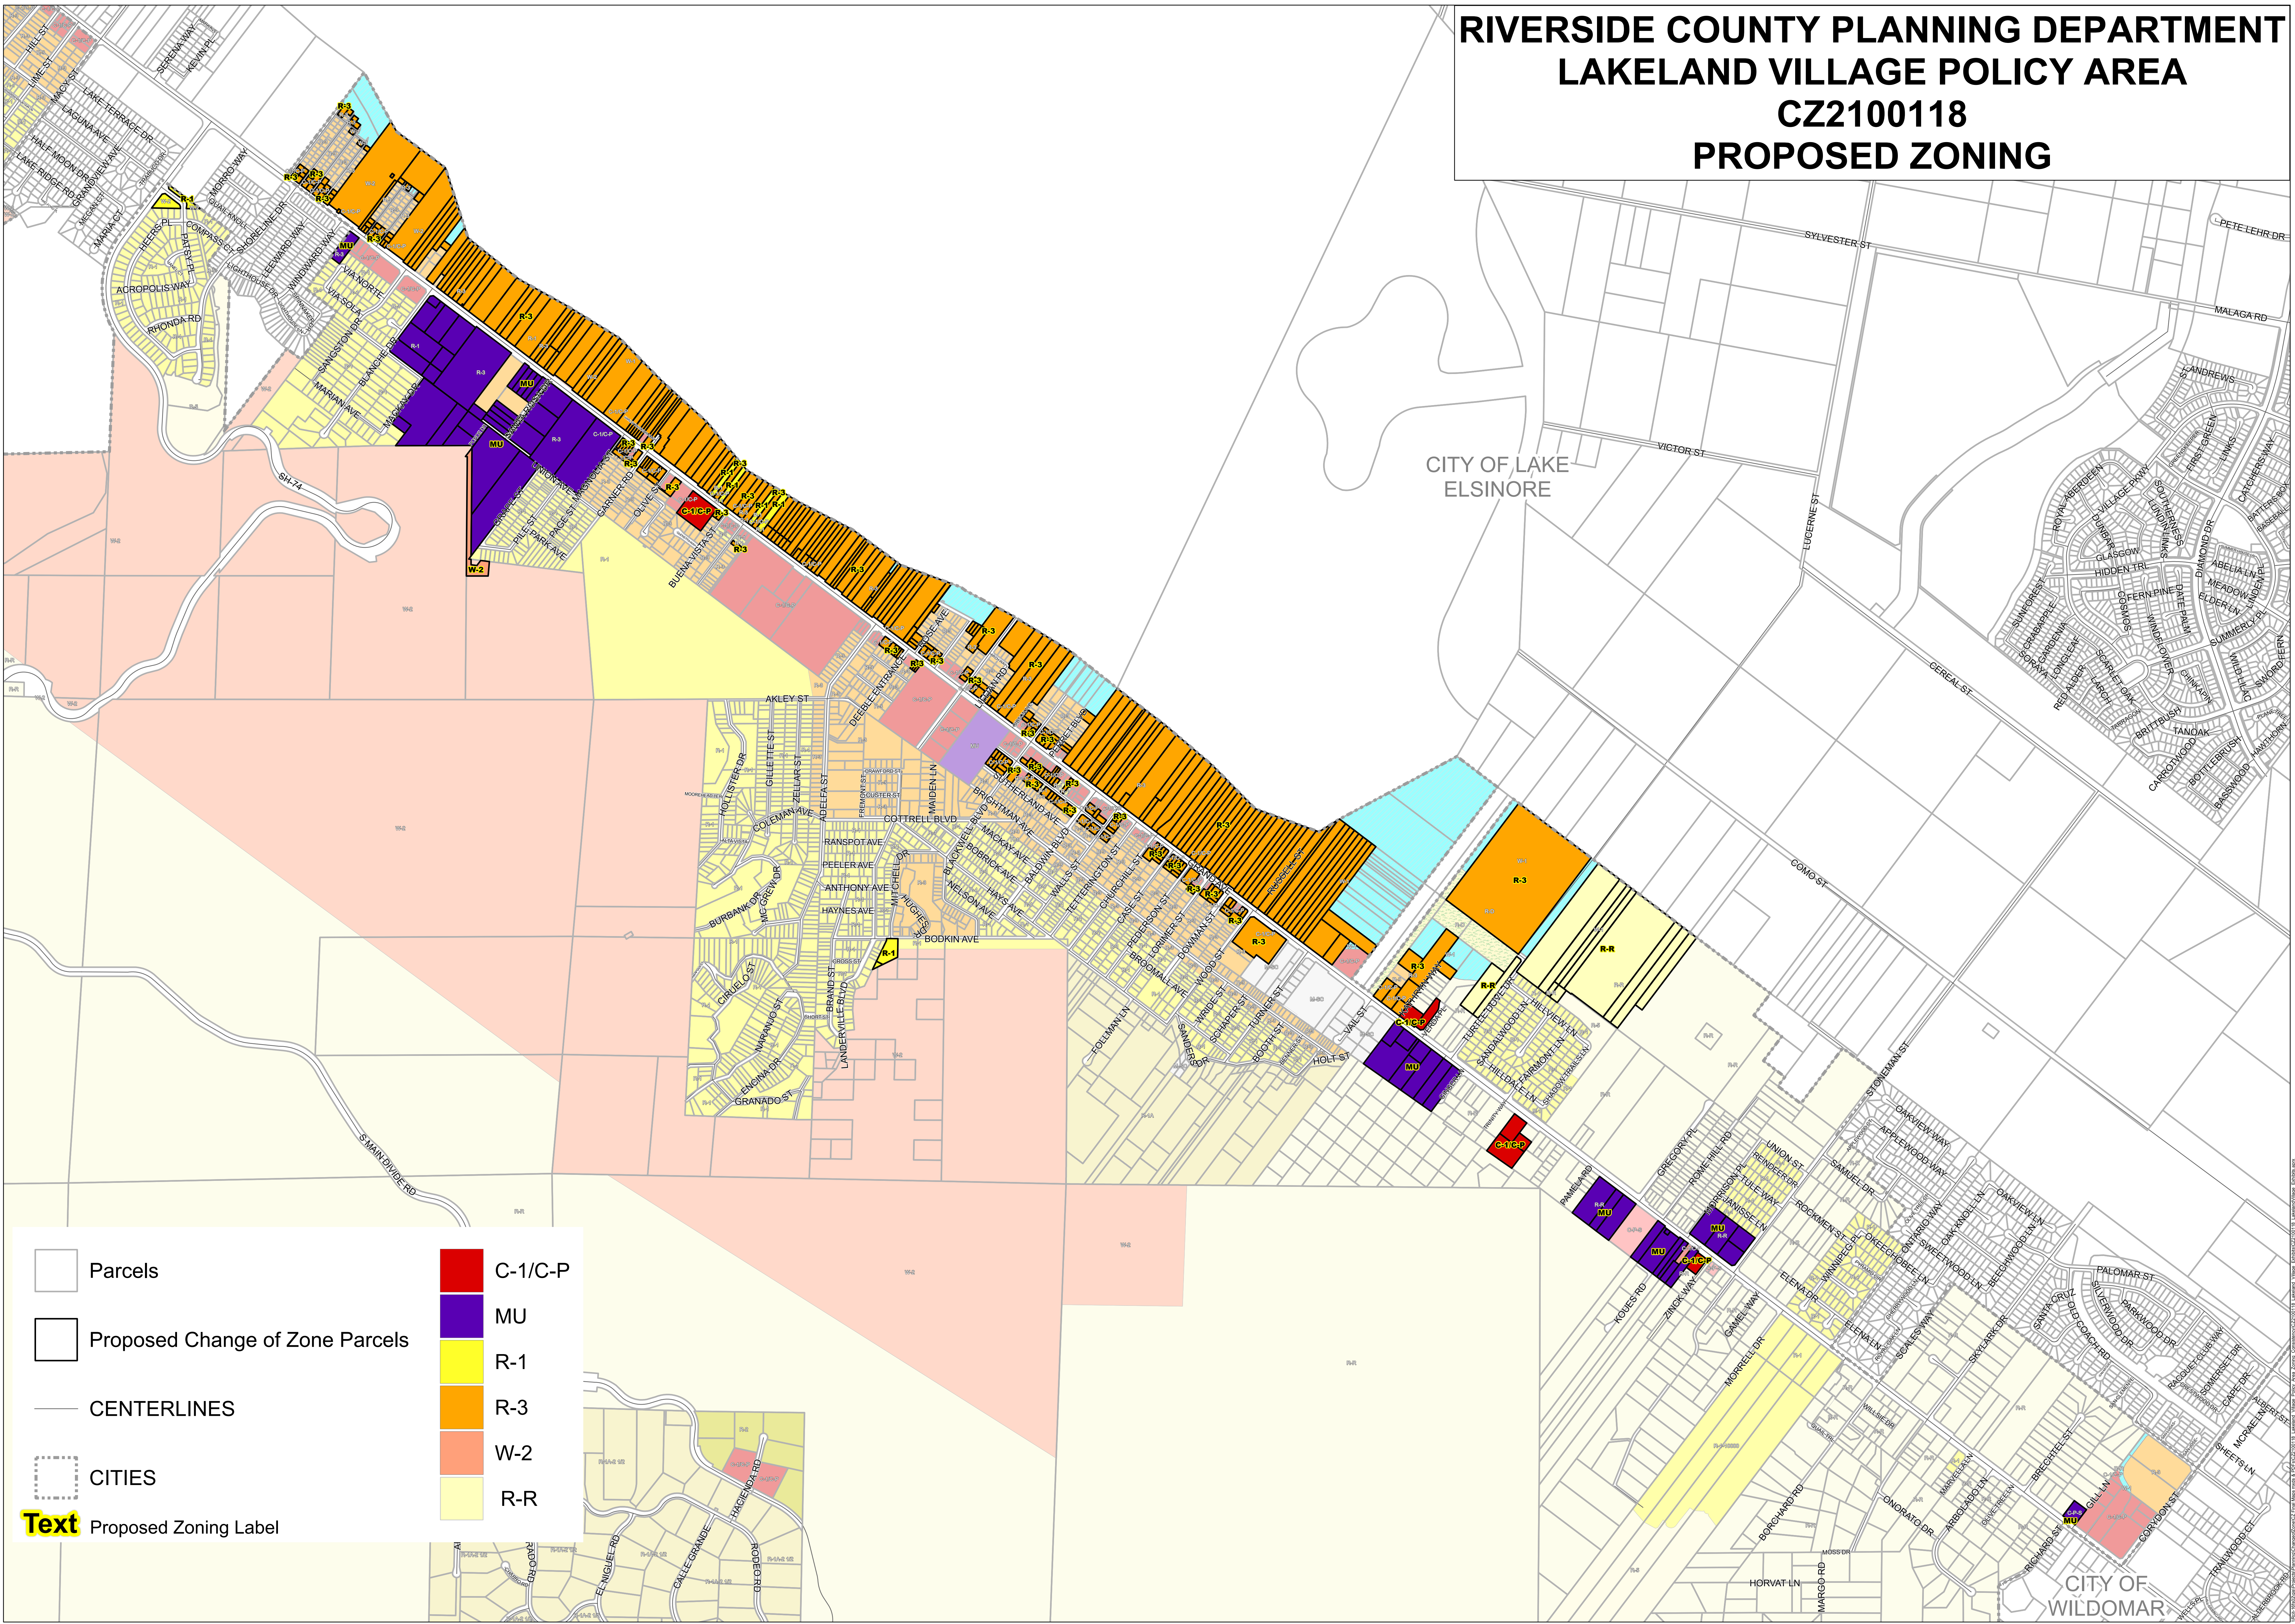

**RIVERSIDE COUNTY PLANNING DEPARTMENT
LAKELAND VILLAGE POLICY AREA
CZ2100118
PROPOSED ZONING**

- Parcels
- Proposed Change of Zone Parcels
- CENTERLINES
- CITIES
- Text** Proposed Zoning Label
- C-1/C-P
- MU
- R-1
- R-3
- W-2
- R-R

Supervisor: Spiegel
District 2
Zoning District: Lakeland Village
Zoning Area: South Elsinore

Author: Adam Grim, RCIT-GIS
Date: 8/30/2023

The County of Riverside assumes no warranty or legal responsibility for the information contained in this map. Data and information represented in this map is subject to updates, modifications, and may not be complete or appropriate for all purposes. County GIS and other sources should be queried for the most current information. Do not copy or resell this map.