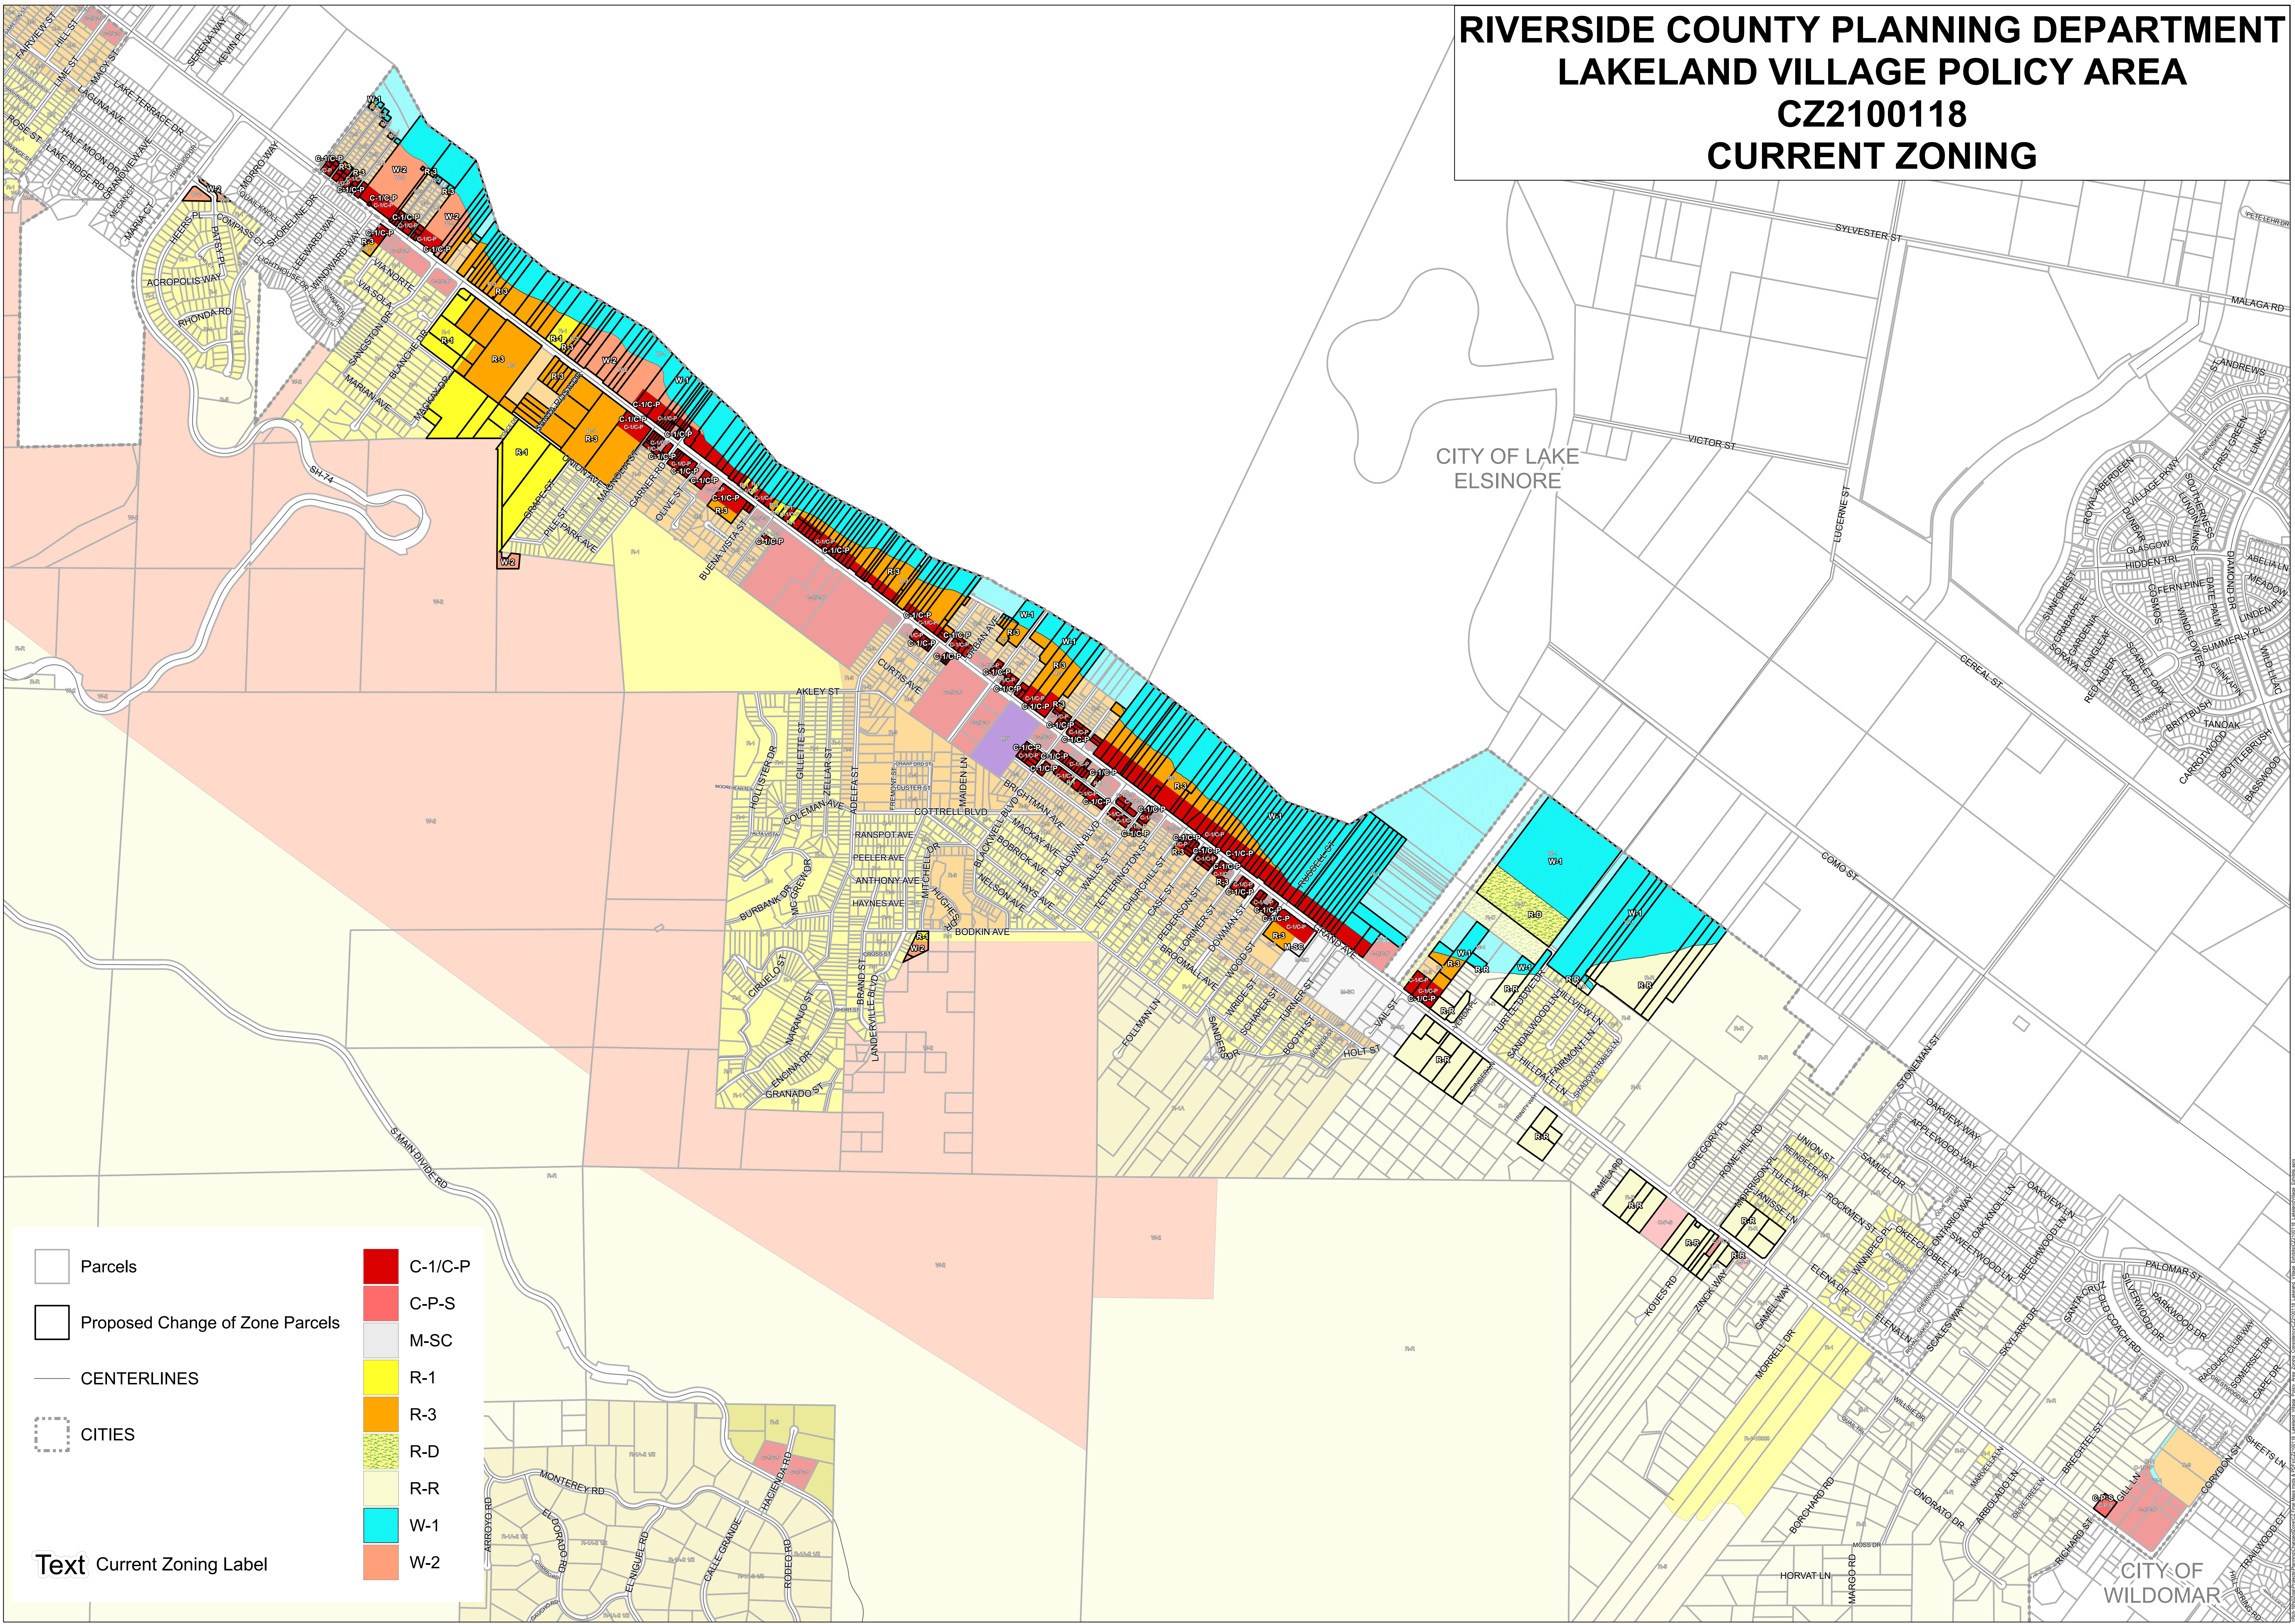

**RIVERSIDE COUNTY PLANNING DEPARTMENT  
LAKELAND VILLAGE POLICY AREA  
CZ2100118  
CURRENT ZONING**

	Parcels		C-1/C-P
	Proposed Change of Zone Parcels		C-P-S
	CENTERLINES		M-SC
	CITIES		R-1
			R-3
			R-D
			R-R
			W-1
			W-2

Text Current Zoning Label

Supervisor: Spiegel  
District 2  
Zoning District: Lakeland Village  
Zoning Area: South Elsinore

Author: Adam Grim, RCIT-GIS  
Date: 8/30/2023

The County of Riverside assumes no warranty or legal responsibility for the information contained in this map. Data and information represented in this map is subject to updates, modifications, and may not be complete or appropriate for all purposes. County GIS and other sources should be queried for the most current information. Do not copy or resell this map.