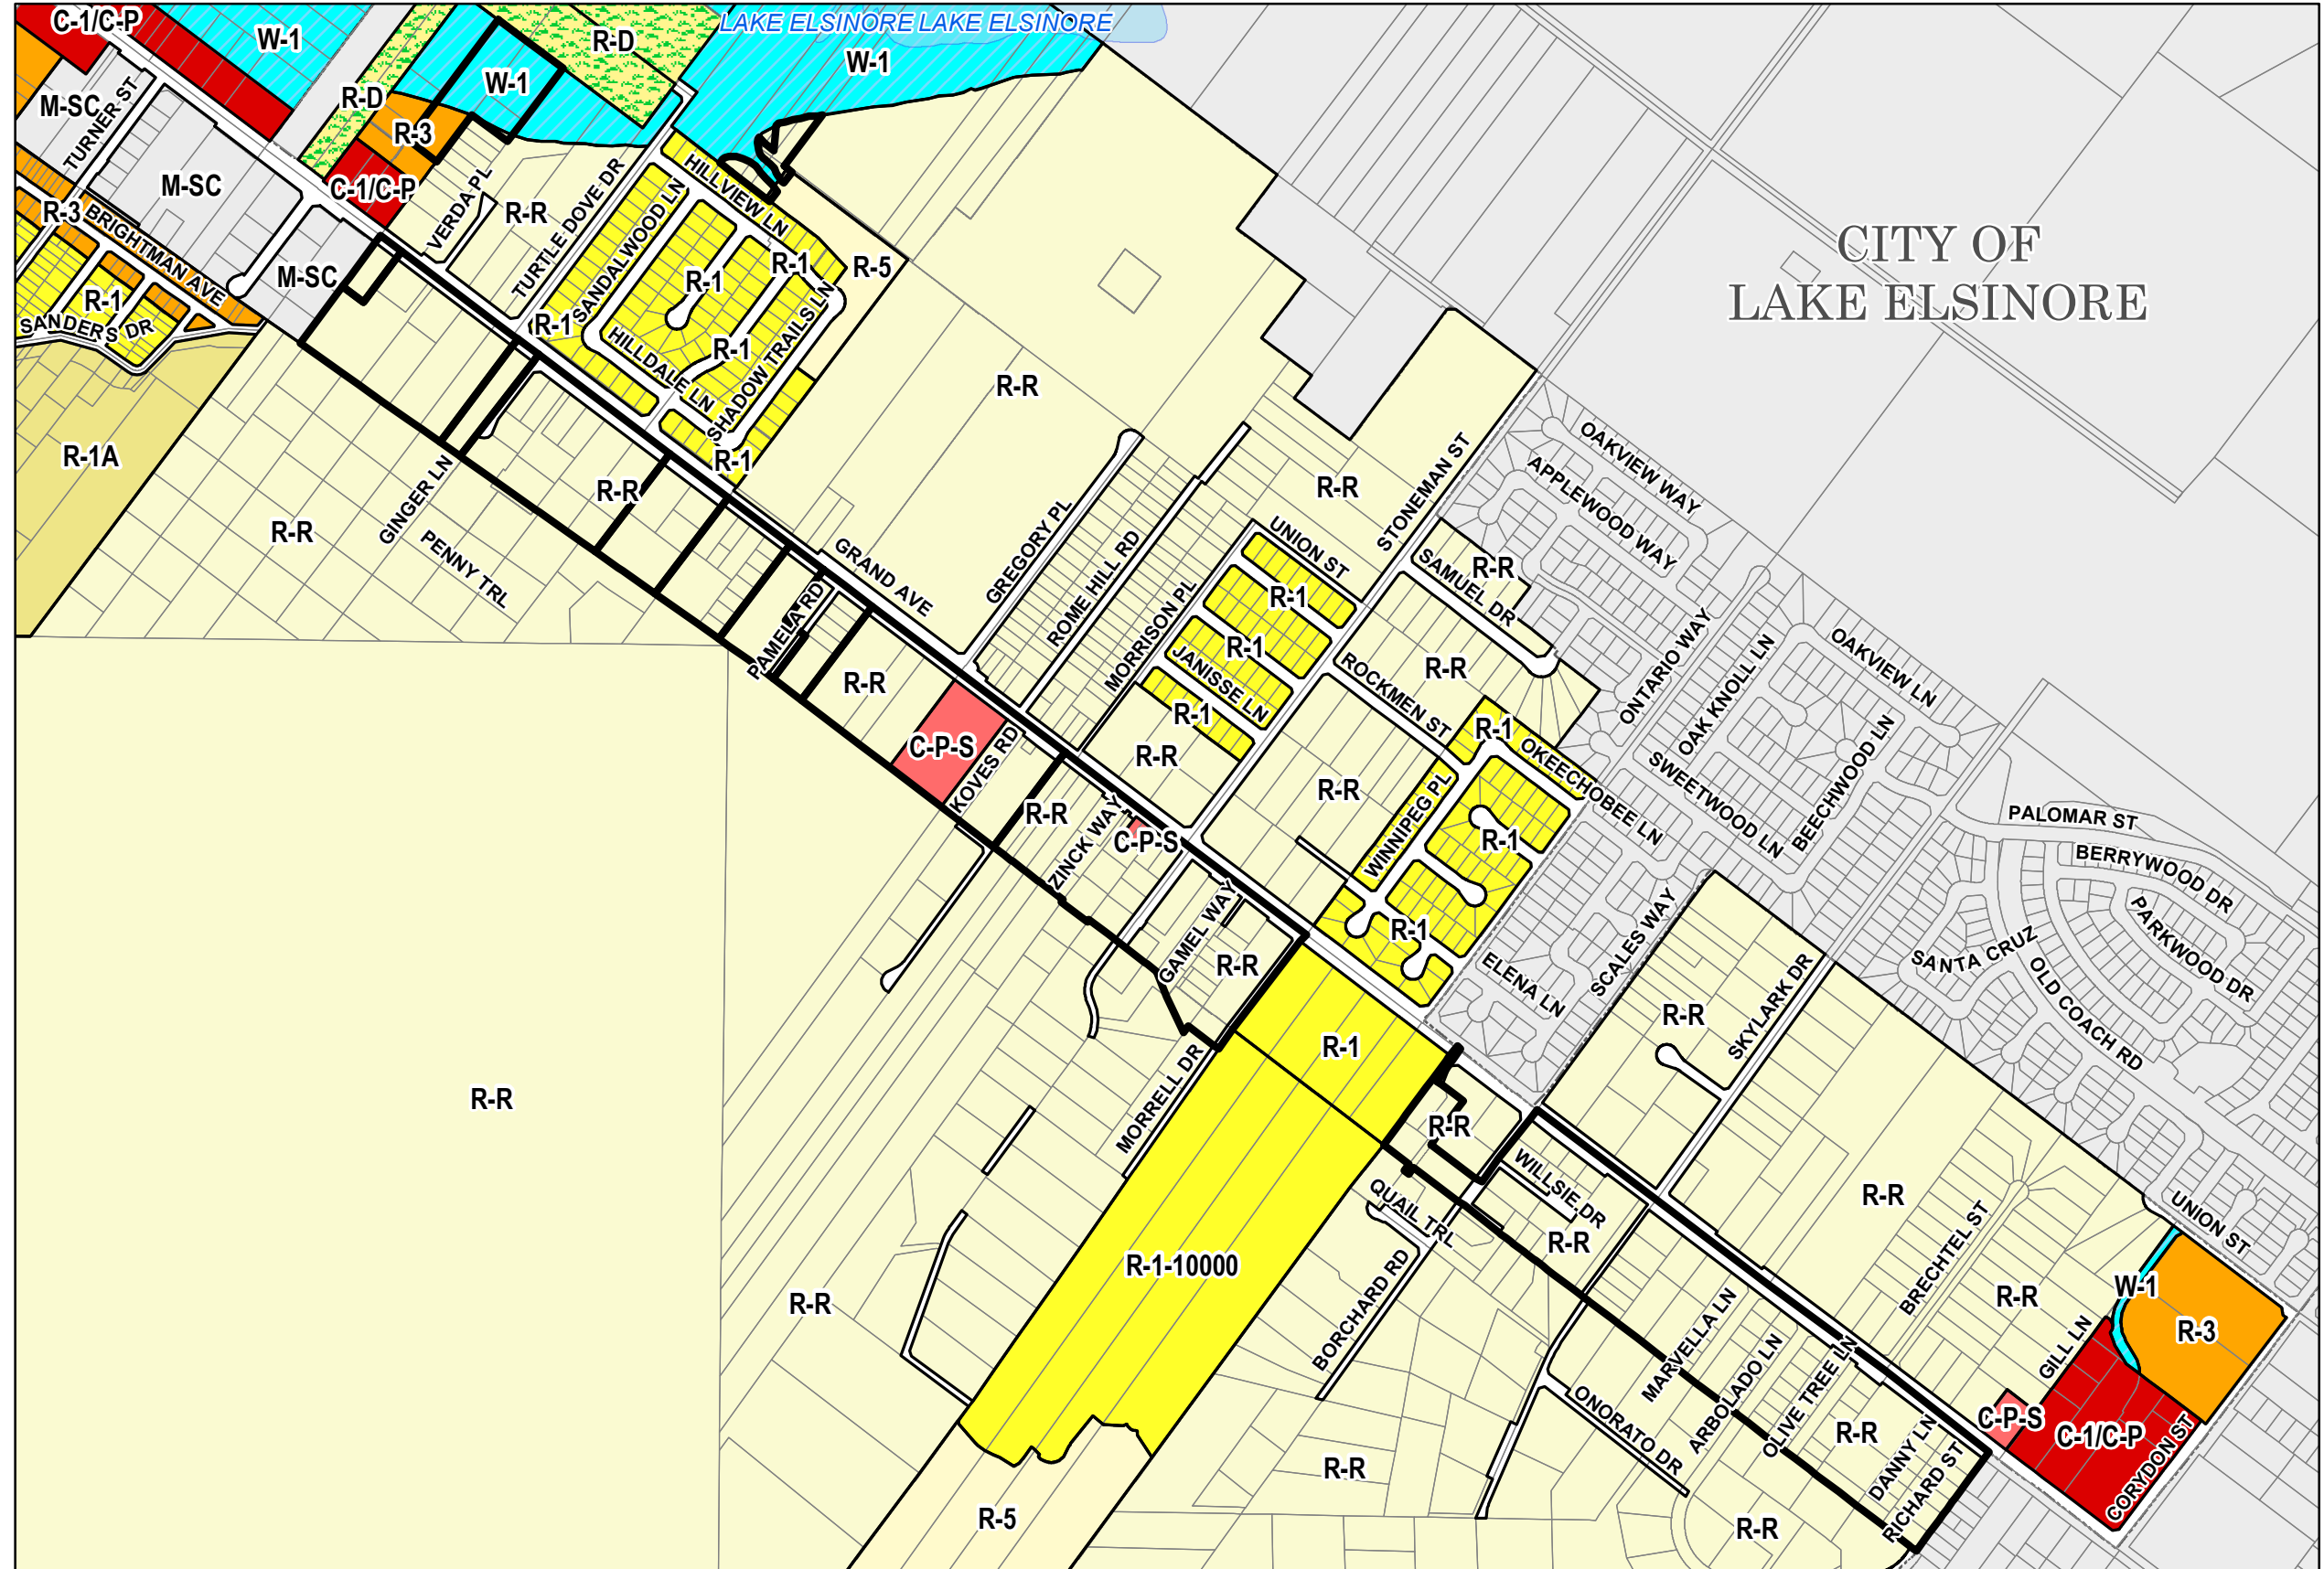

Lake Elsinore Vicinity GPA 01208 : Existing Zoning

Supervisor: Jeffries
District: 1

Exhibit 2

- Highways
- Parcels
- GPA01208 Proposed
- Cities
- Water

9/29/2016

Esri, HERE, DeLorme,
MapmyIndia, ©

Zoning Area: South Elsinore

Disclaimer: Maps and data are to be used for reference purposes only. Map features are approximate, and are not necessarily accurate to surveying or engineering standards. The County of Riverside makes no warranty or guarantee as to the content (the source is often third party), accuracy, timeliness, or completeness of any of the data provided, and assumes no legal responsibility for the information contained on this map. Any use of this product with respect to accuracy and precision shall be the sole responsibility of the user.