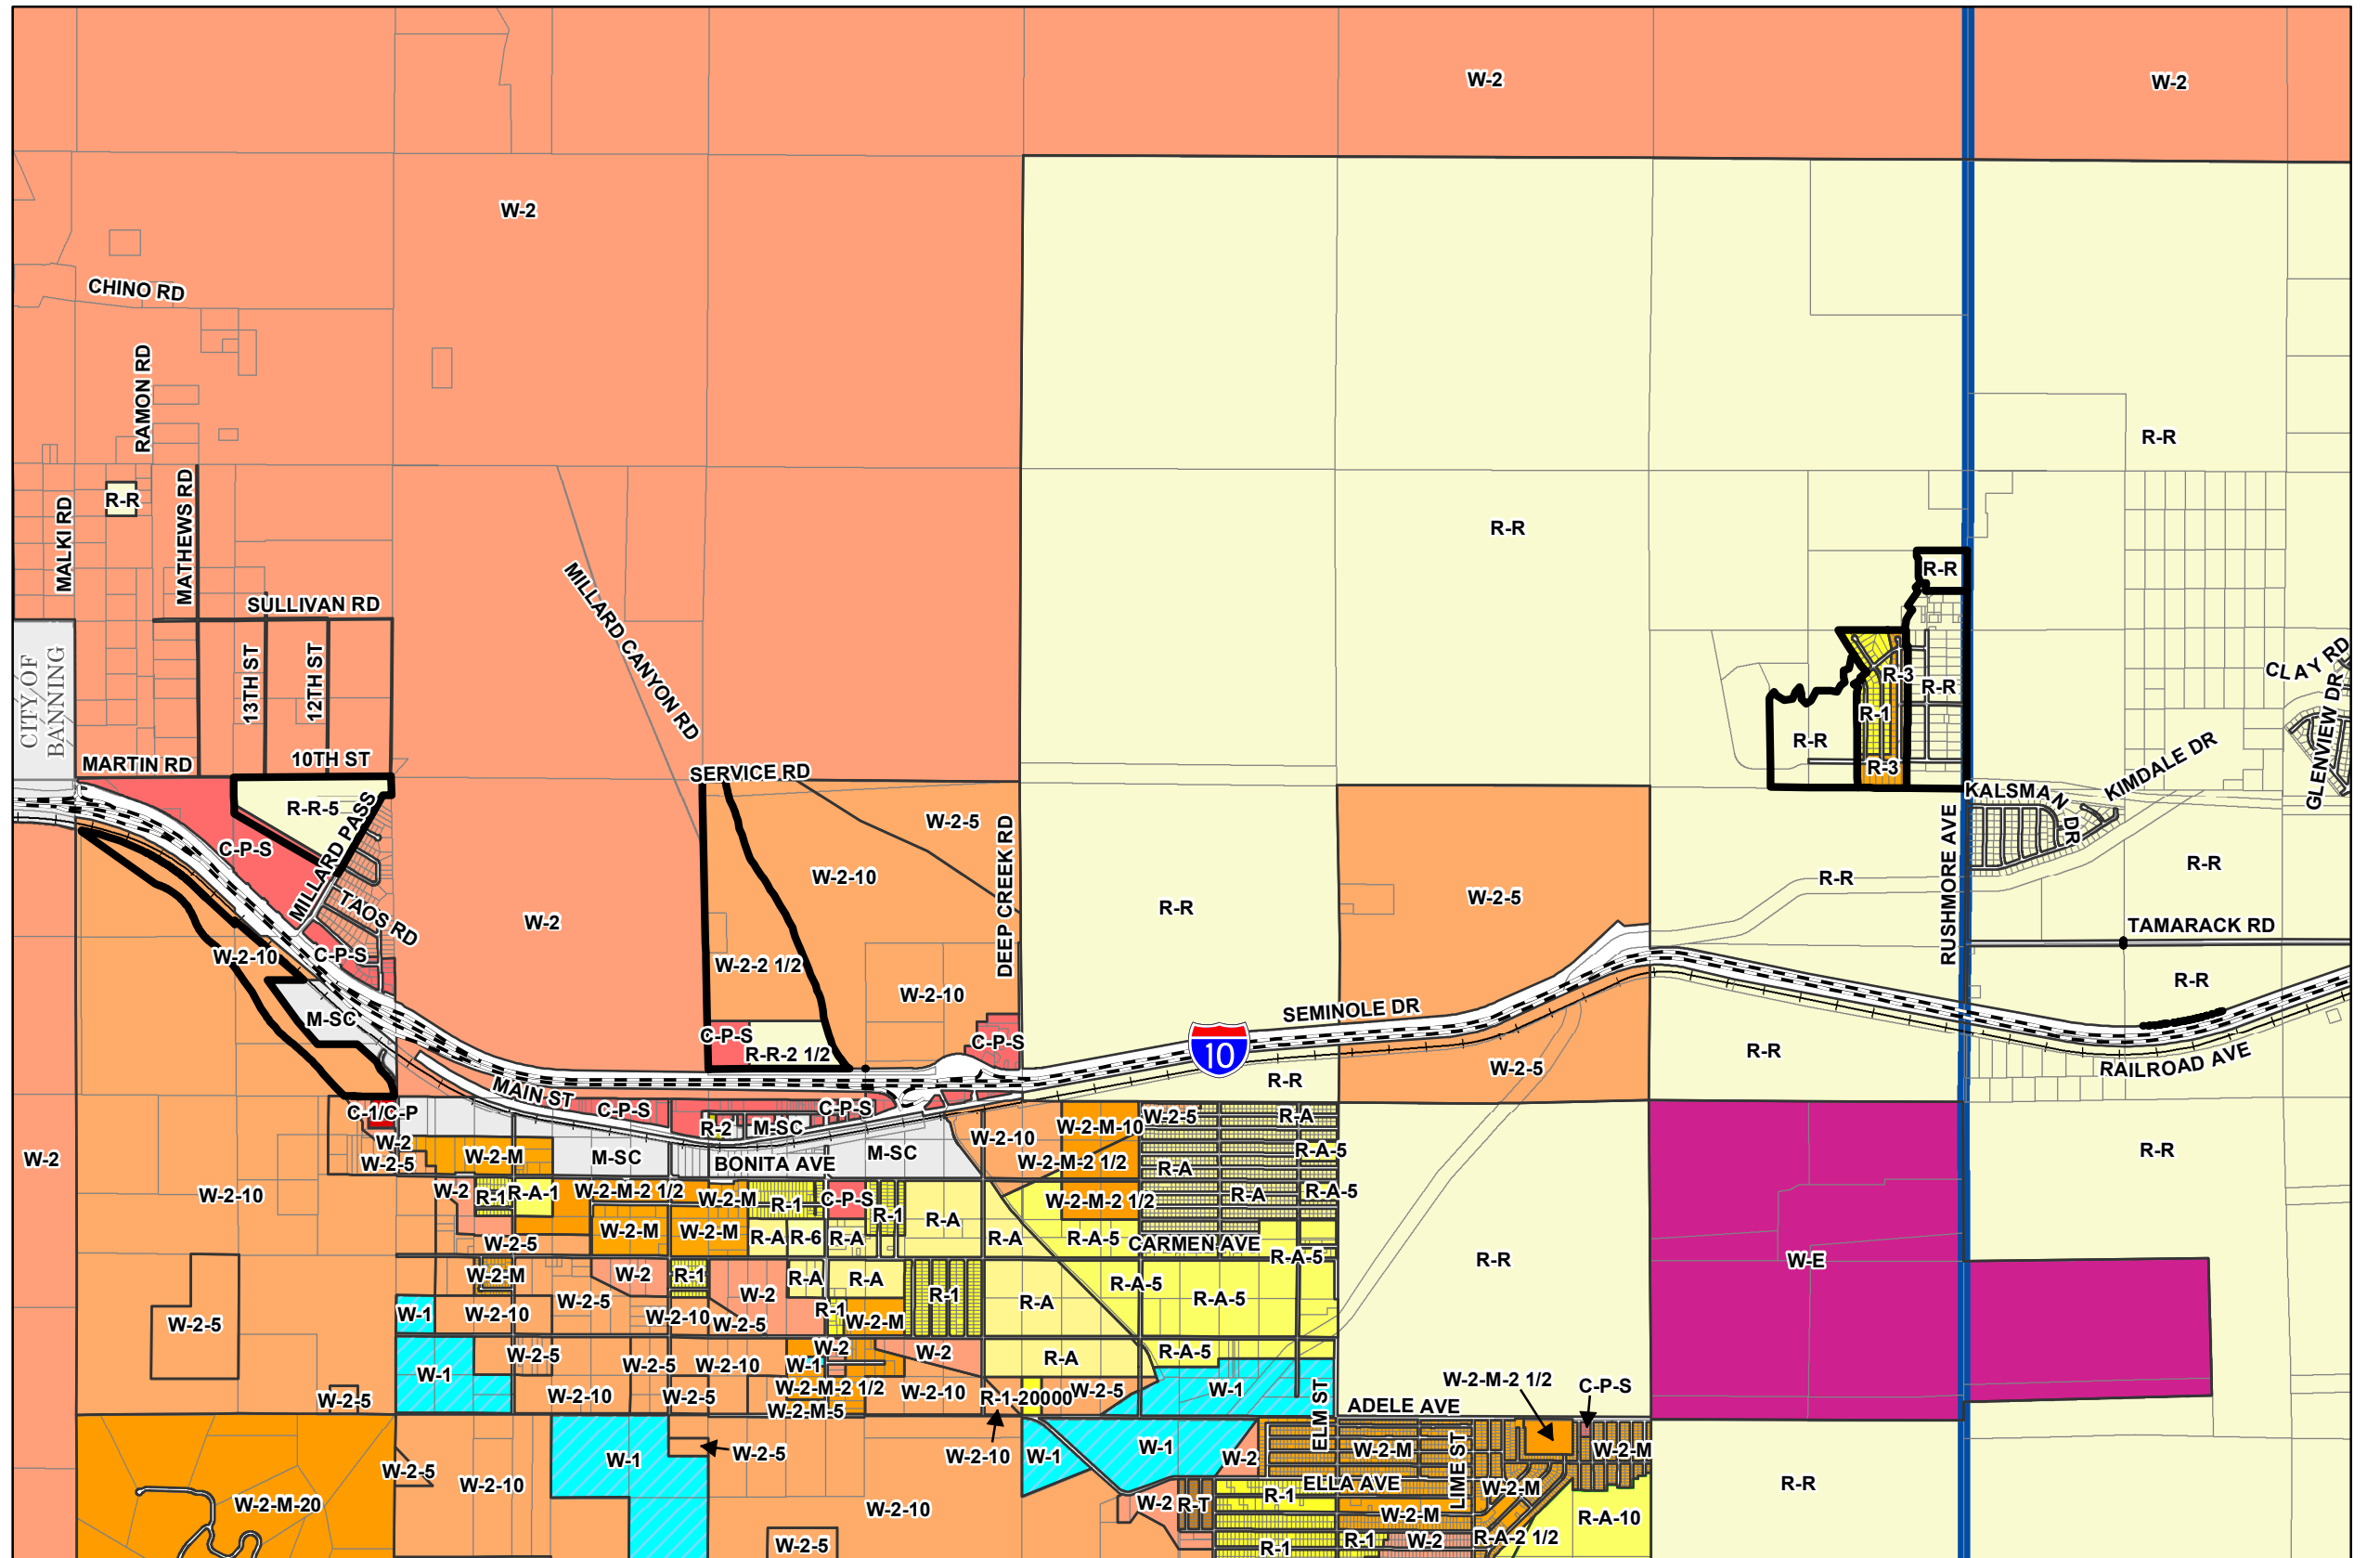

Supervisor: Ashley
District: 5

Cabazon Vicinity

GPA 01206 : Existing Zoning

Exhibit 2

- Rail Roads
- Highways
- Parcels
- GPA01206 Proposed
- Supervisorial District
- Area Plans
- Cities

9/29/2016

Esri, HERE, DeLorme, MapmyIndia, ©

Zoning District: Pass & Desert, Cabazon
Zoning Area: Whitewater

Disclaimer: Maps and data are to be used for reference purposes only. Map features are approximate, and are not necessarily accurate to surveying or engineering standards. The County of Riverside makes no warranty or guarantee as to the content (the source is often third party), accuracy, timeliness, or completeness of any of the data provided, and assumes no legal responsibility for the information contained on this map. Any use of this product with respect to accuracy and precision shall be the sole responsibility of the user.